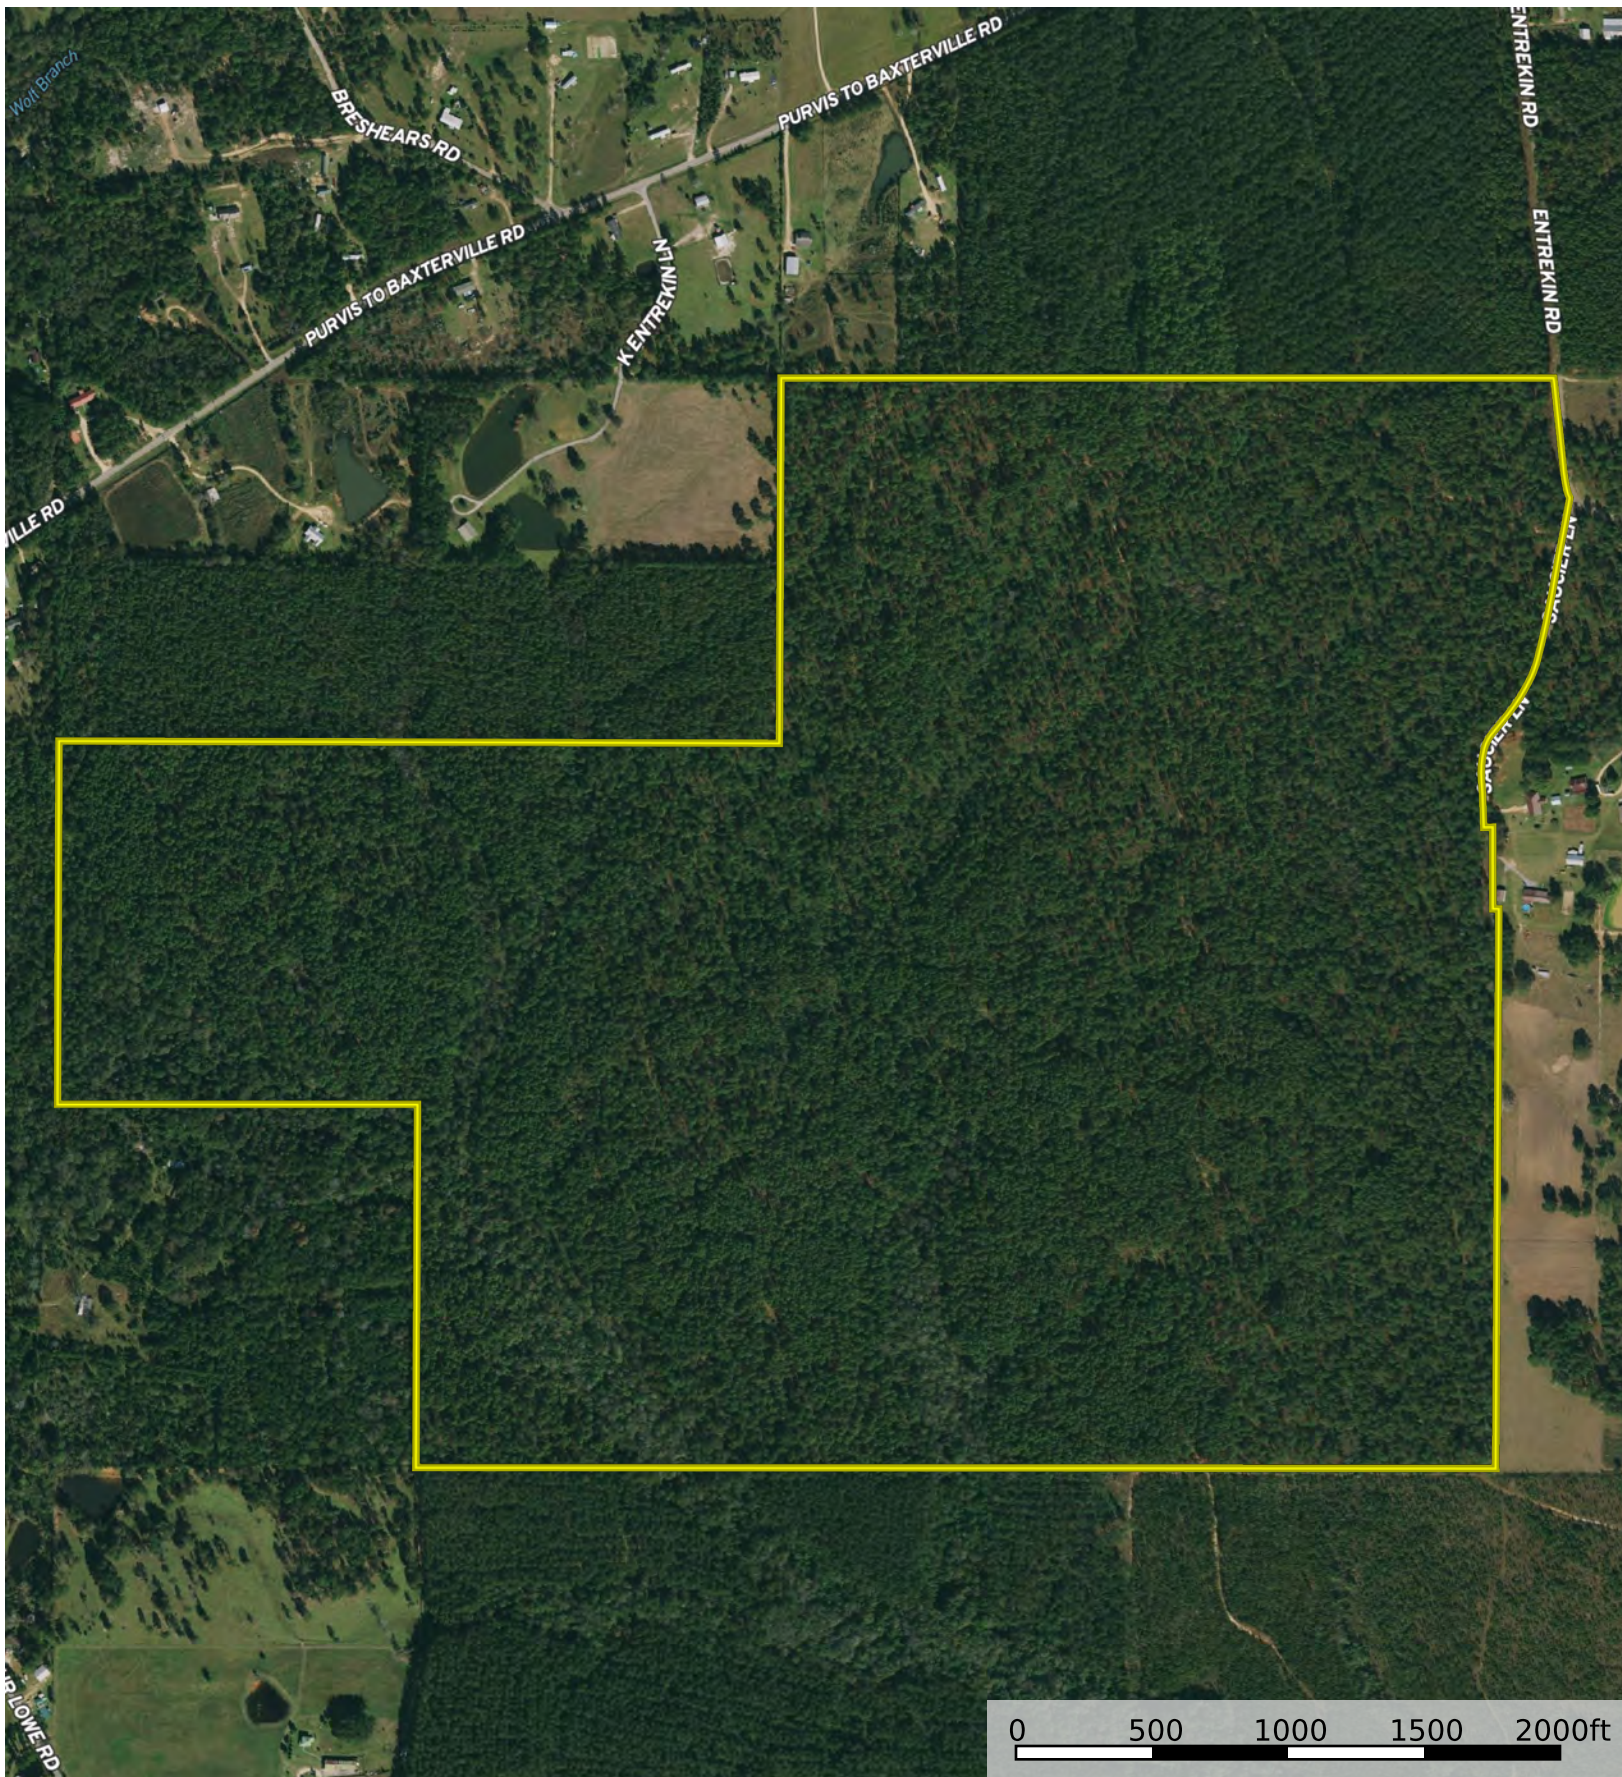

Saucier Road Tract

Mississippi, 369 AC +/-

 Boundary - 369 Acres