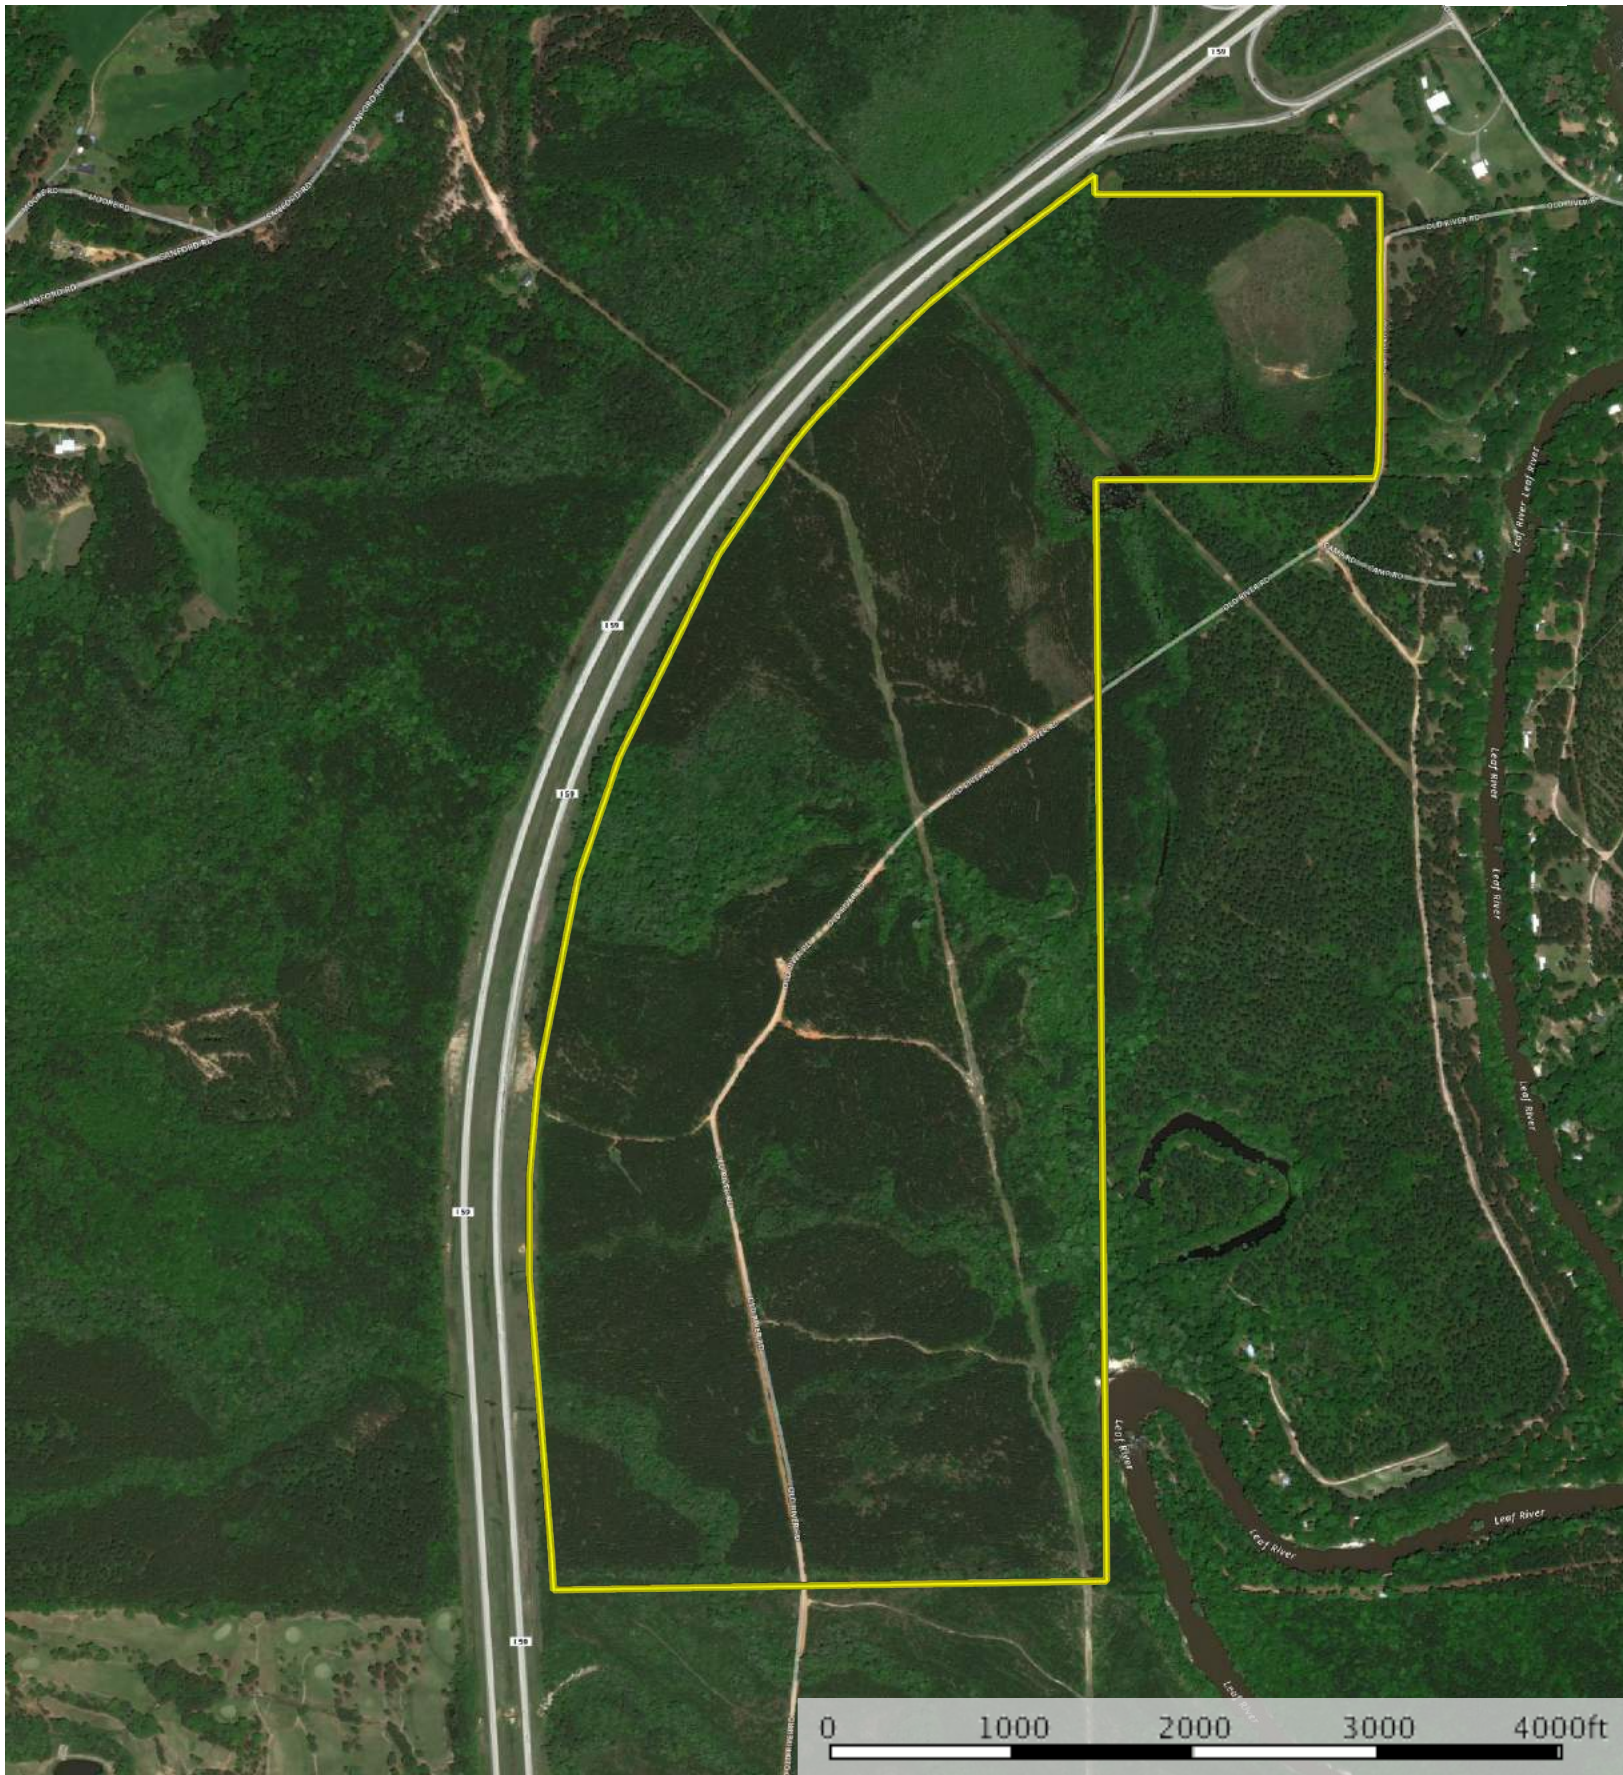

# Old River Road

Jones County, Mississippi, 362 AC +/-

 Boundary