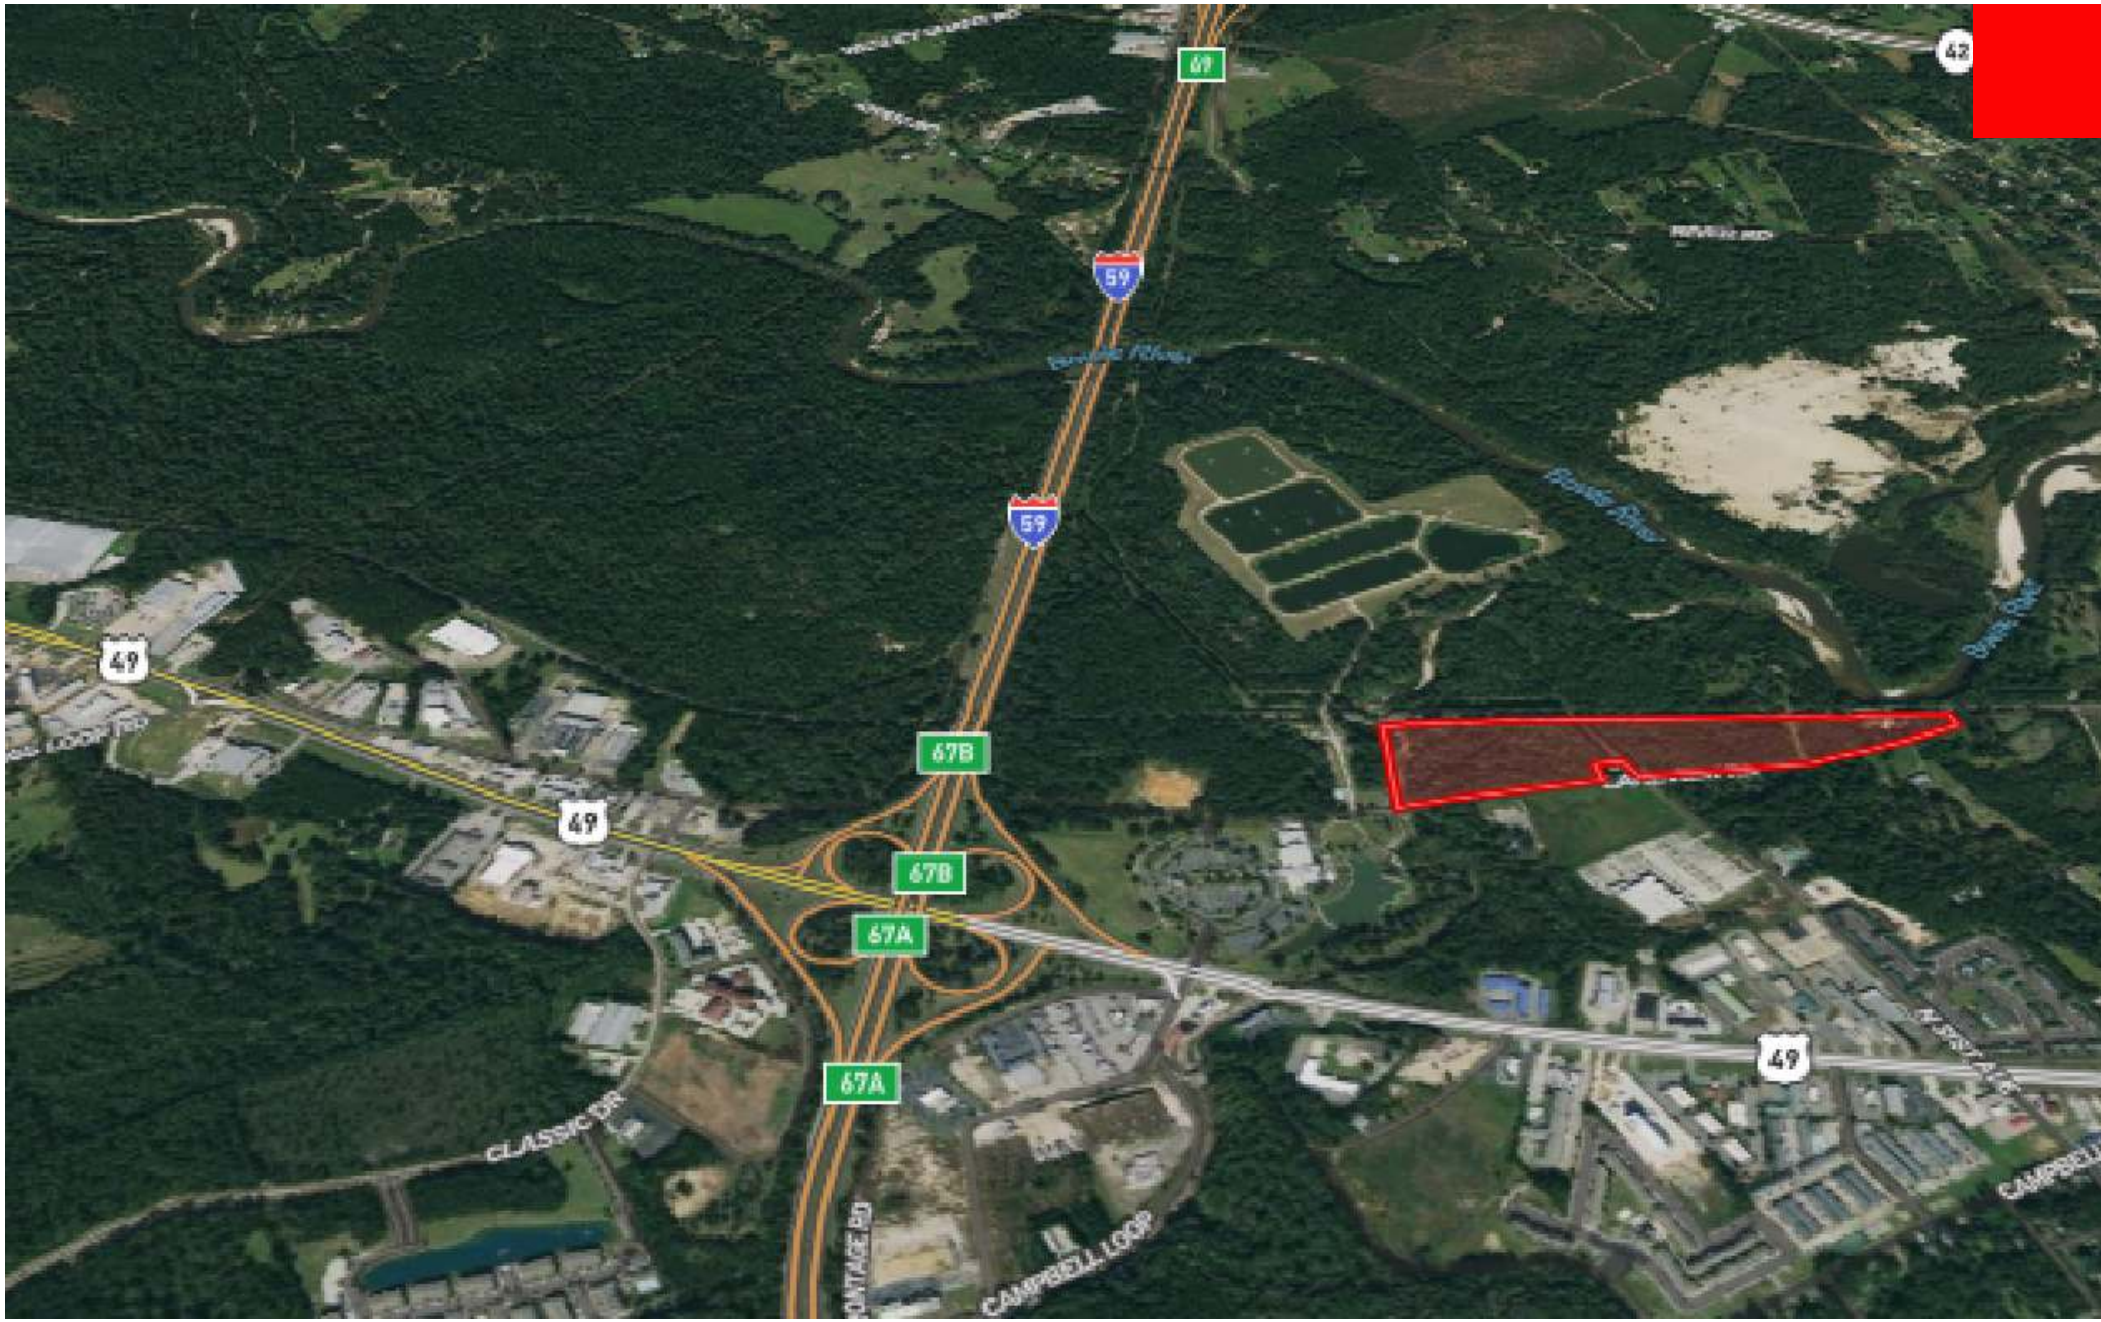

# Lakeview Road

Forrest County, Mississippi, 25.44 AC +/-

 Boundary