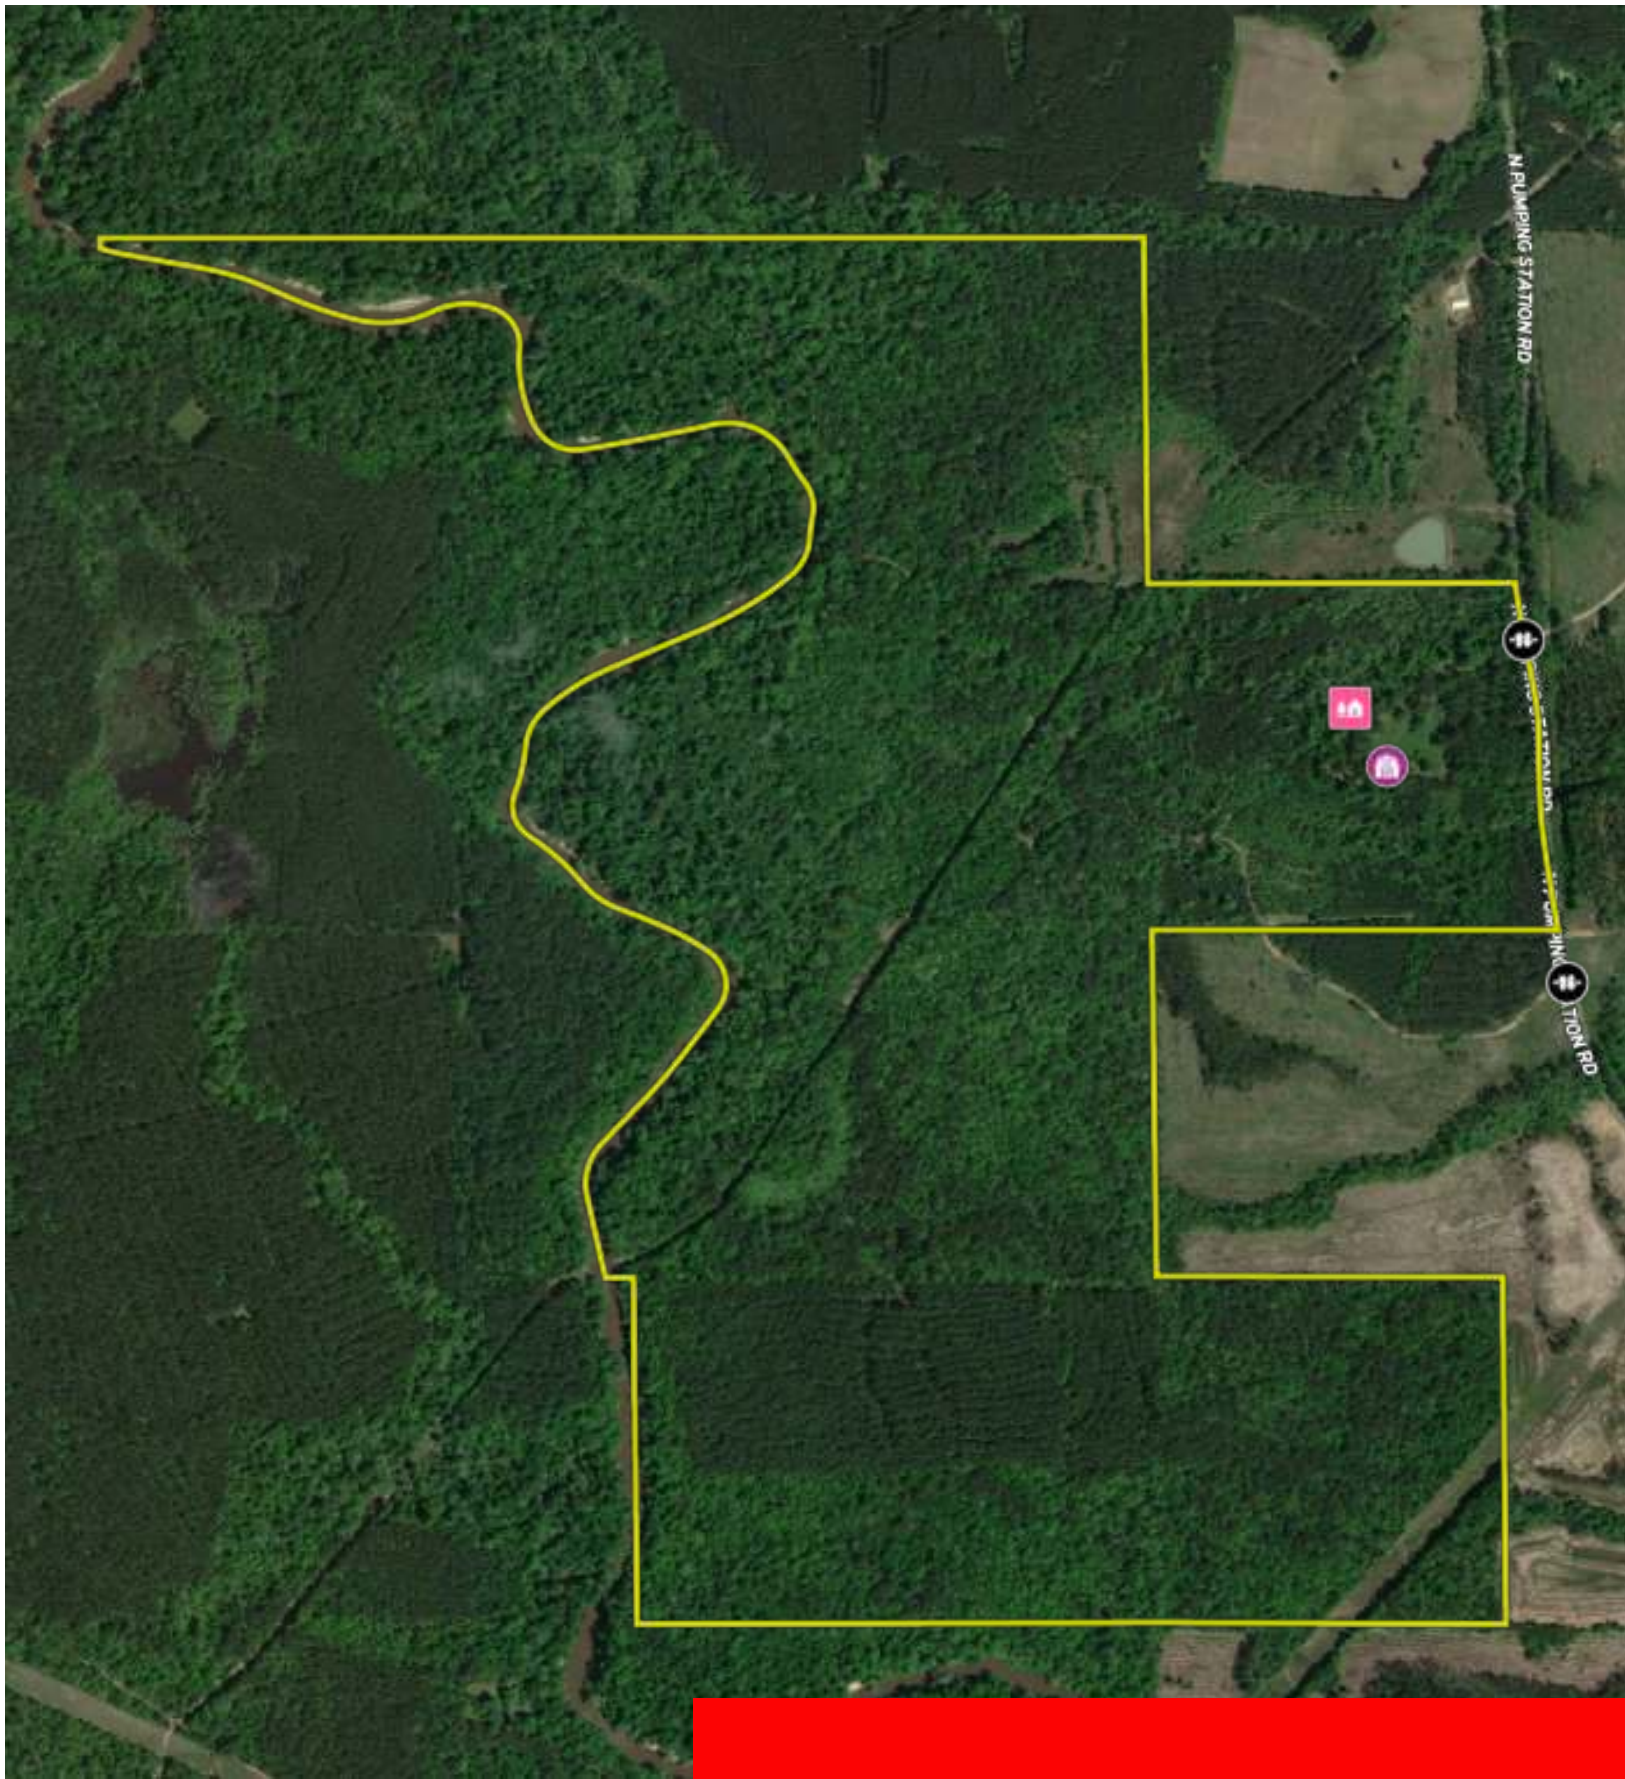

N Pumping Station Road Tract

Jones County, Mississippi, 332 AC +/-

-  Cabin
-  Barn
-  Gate
-  332 Acres