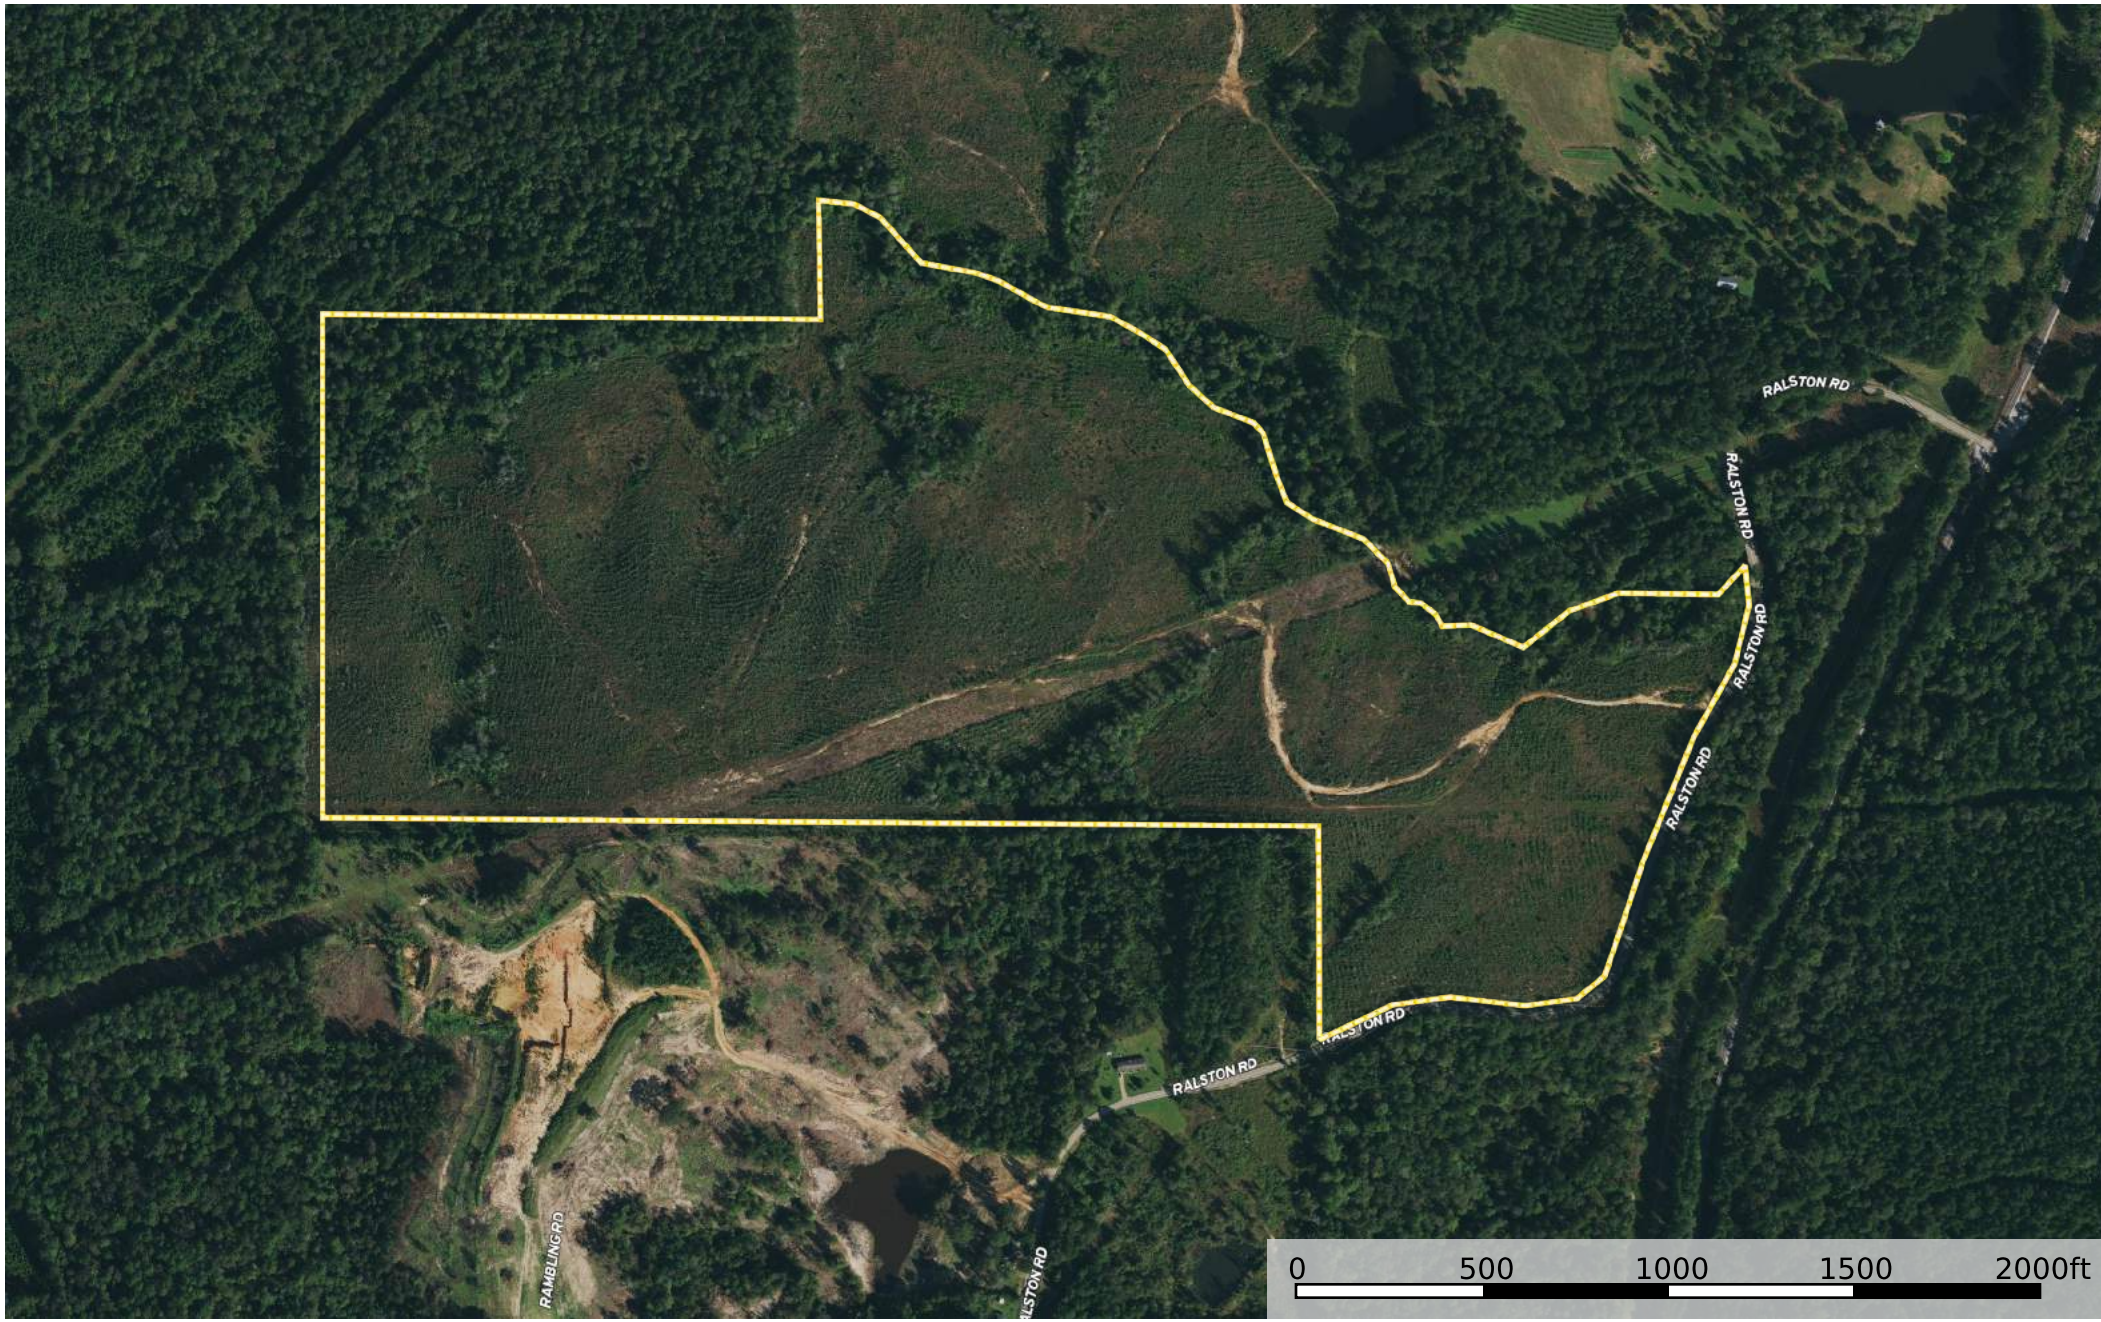

Ralston Road- 106

Forrest County, Mississippi, 106 AC +/-

 Parcel 3 - 106 Acres