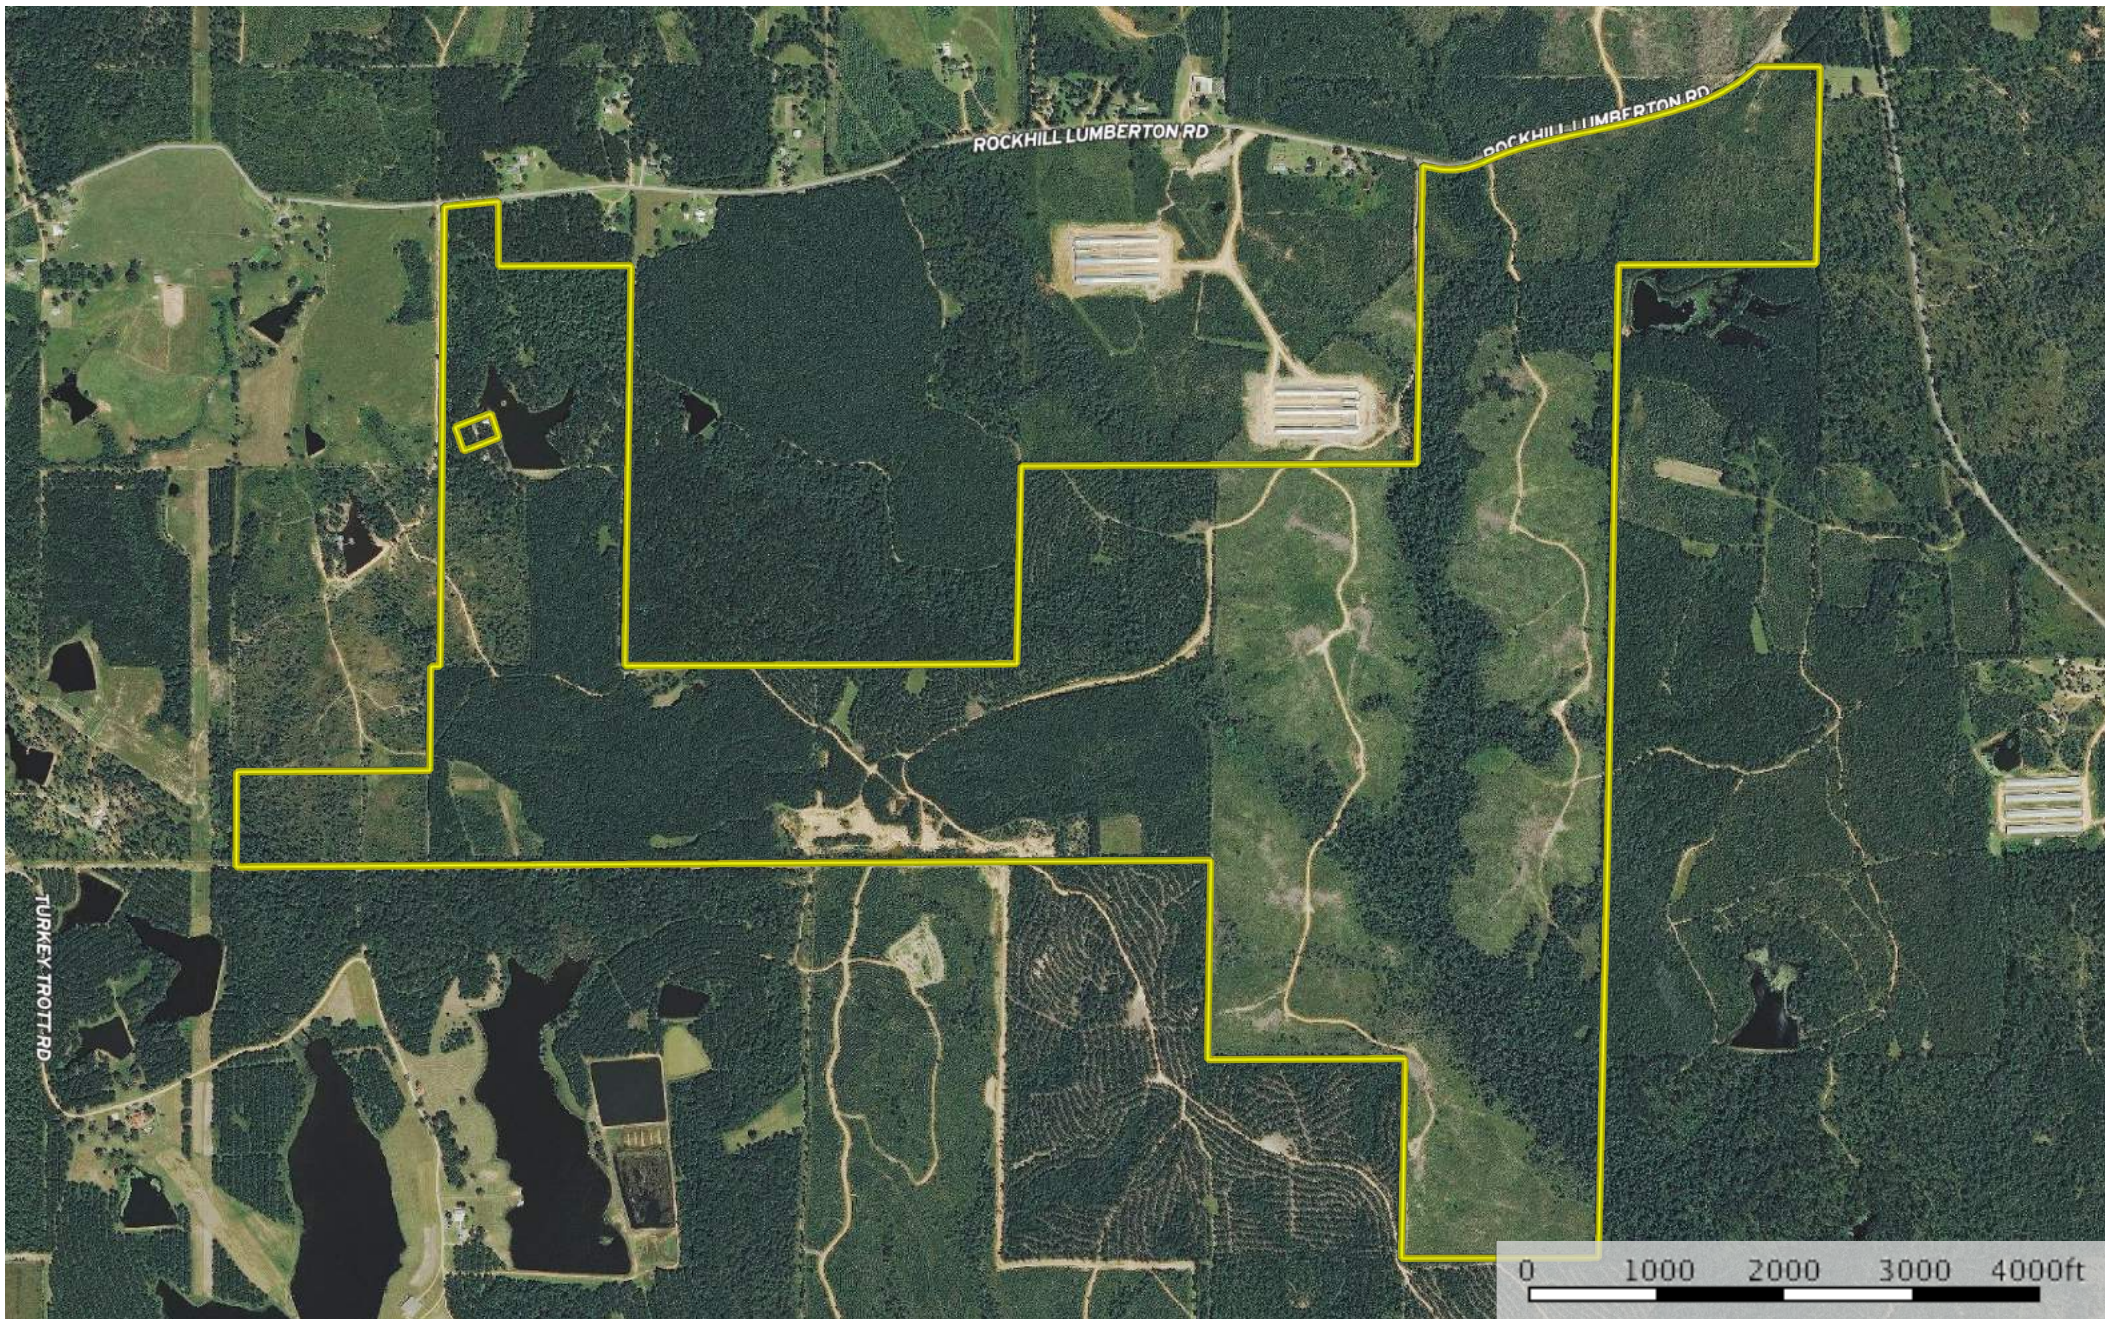

# Williams Tract

Mississippi, 683 AC +/-

 Boundary -  
683 Acres