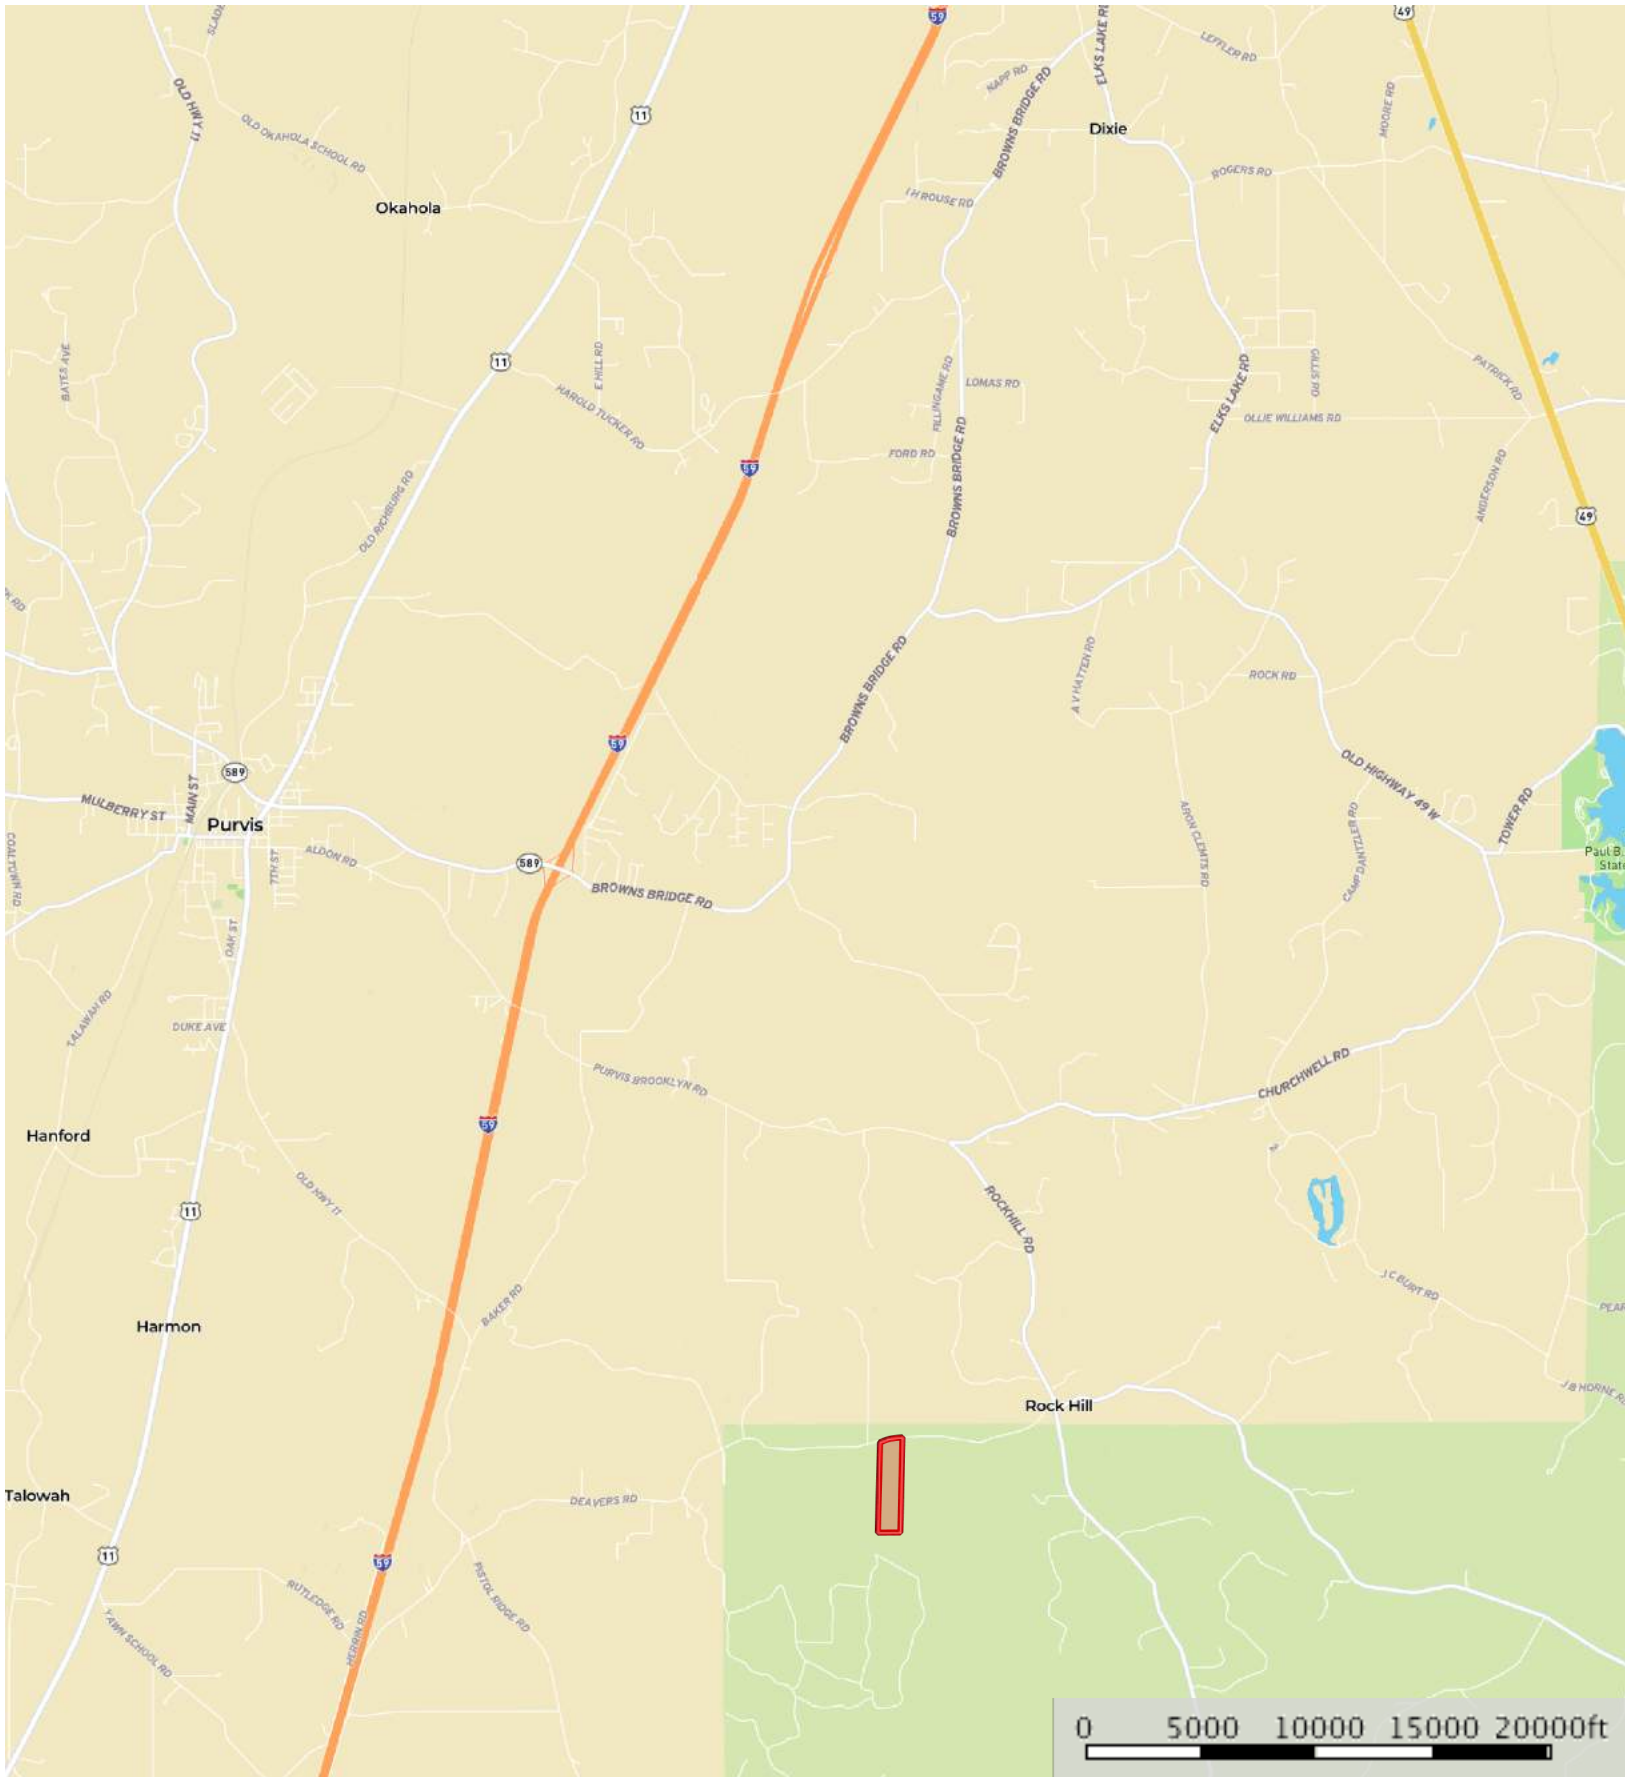

Goudie Tract

Forrest County, Mississippi, 67 AC +/-

Boundary