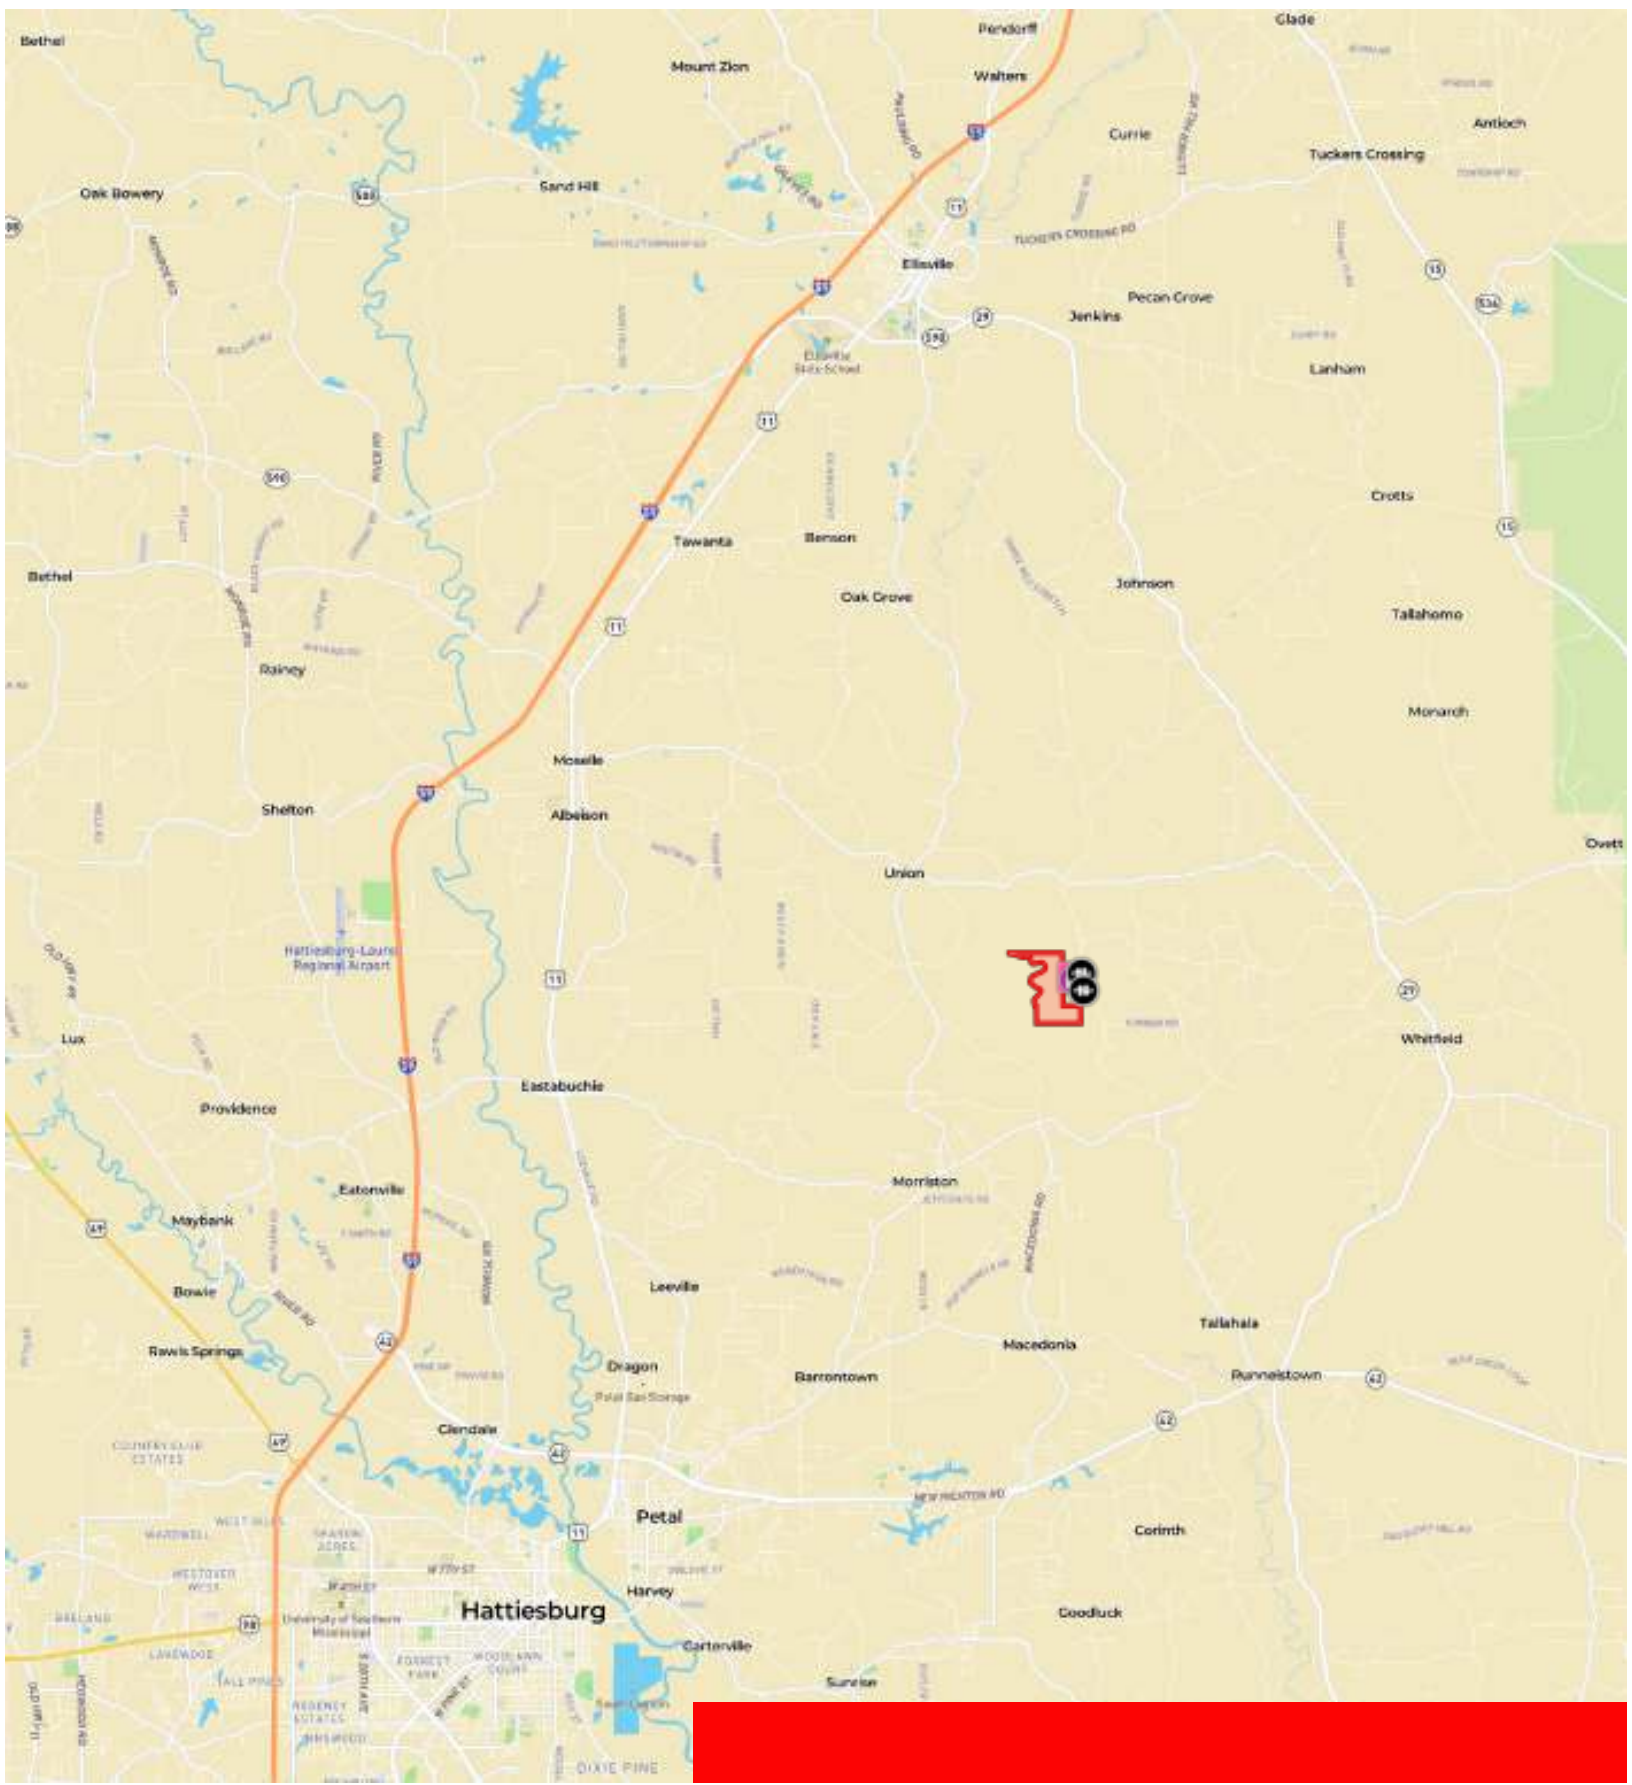

N Pumping Station Road Tract

Jones County, Mississippi, 332 AC +/-

- Cabin
- Barn
- Gate
- 332 Acres

Whit Starrett or Ben Stevens
P: (601) 545-8222 www.rttl.com

The information contained herein was obtained from sources deemed to be reliable. MapRight Services makes no warranties or guarantees as to the completeness or accuracy thereof.