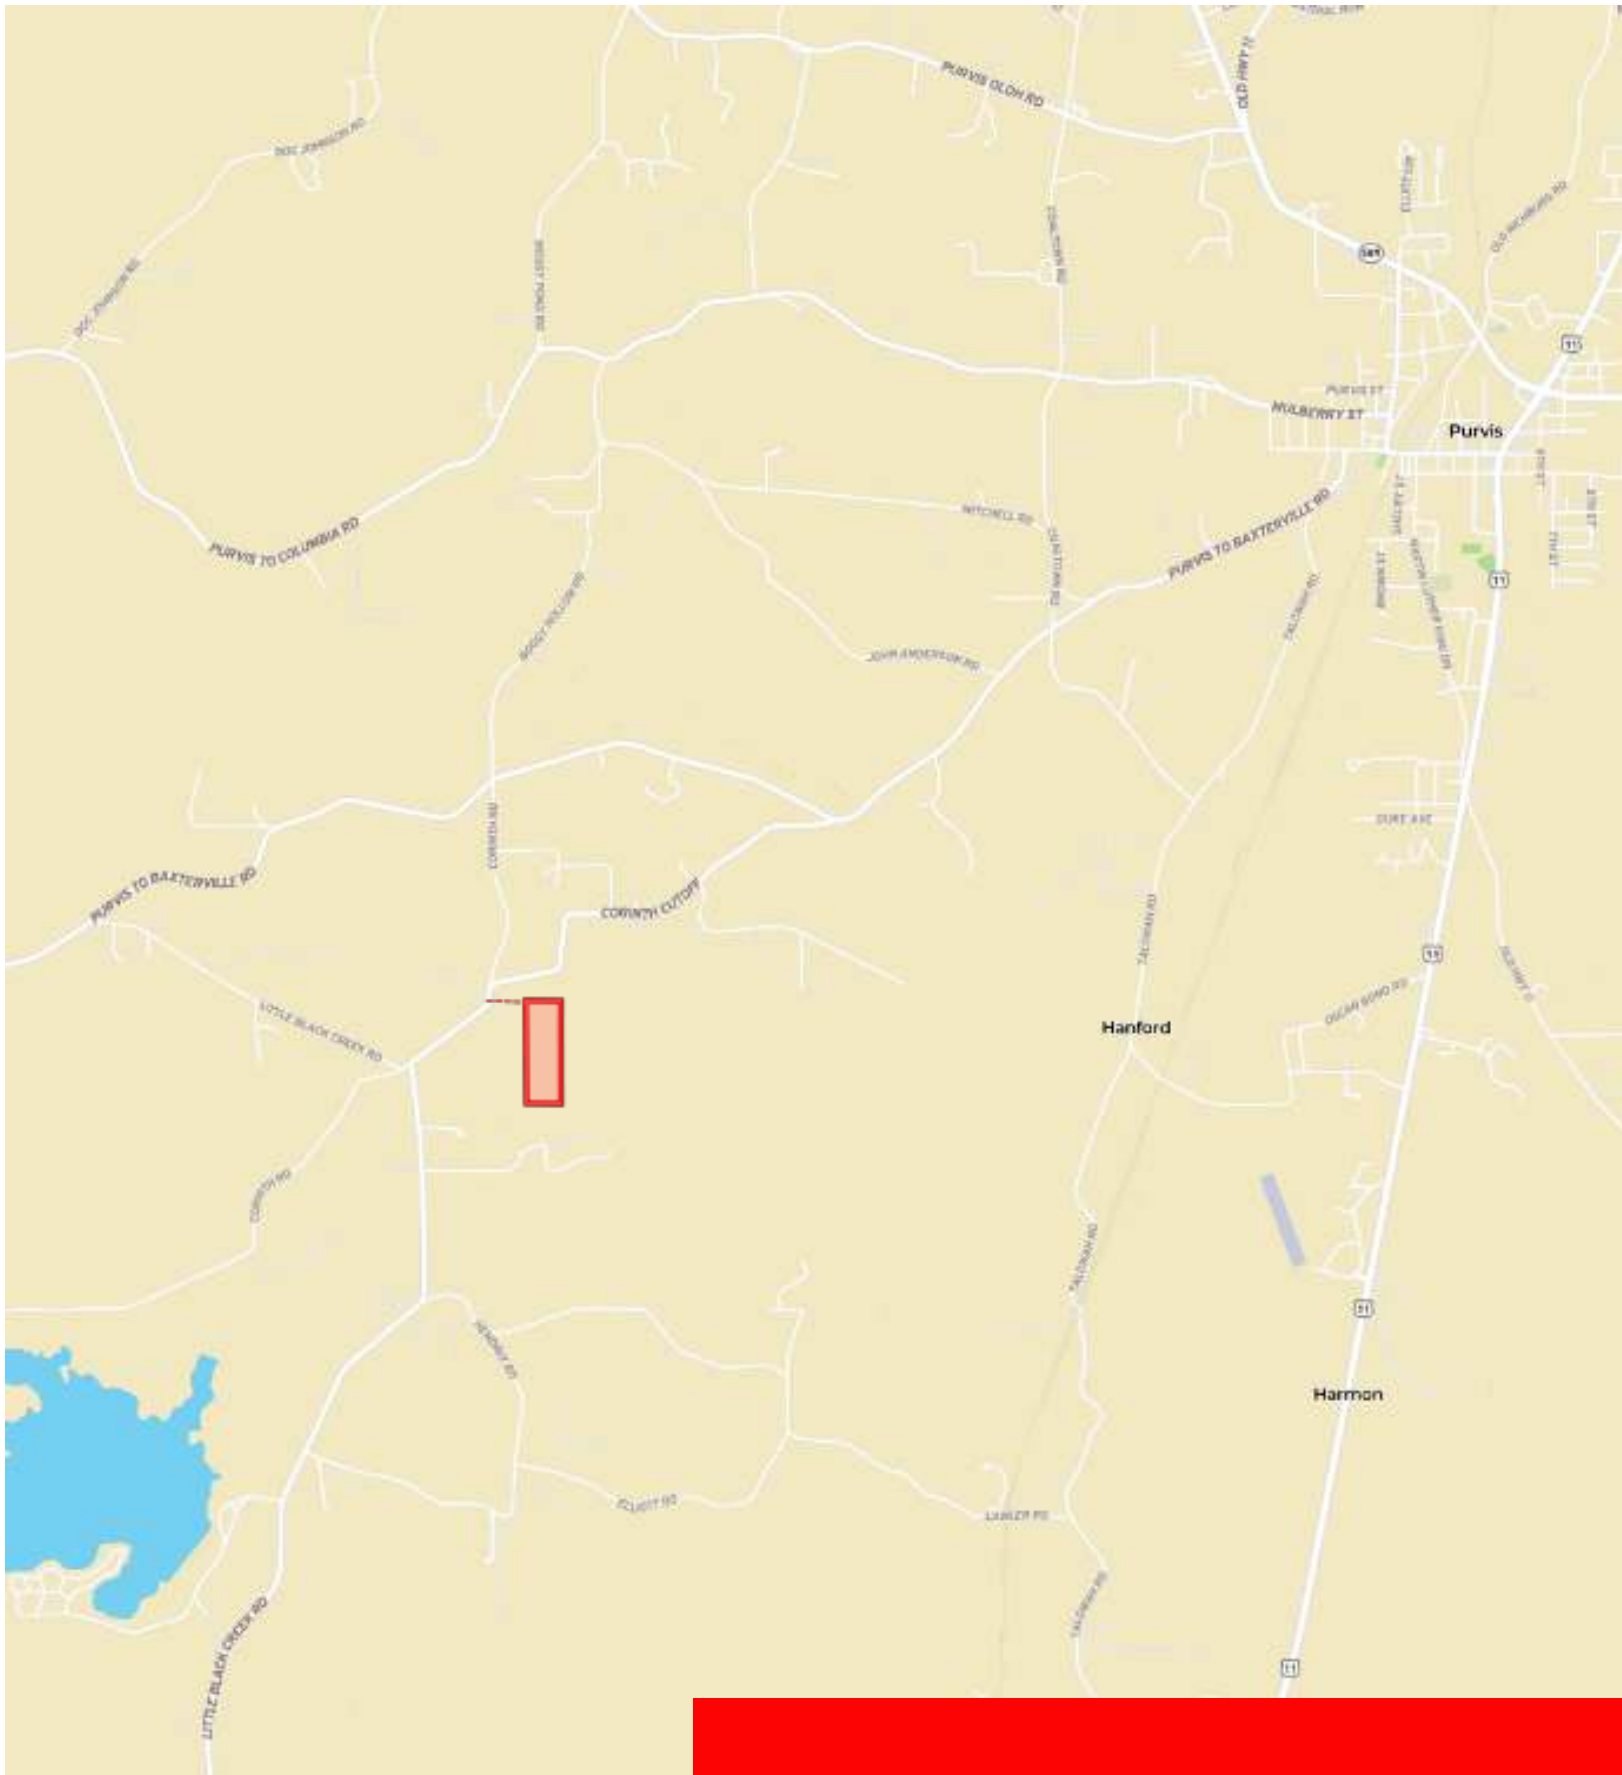

Corinth Road Tract

Lamar County, Mississippi, 30 AC +/-

 Boundary  25 ft ROW