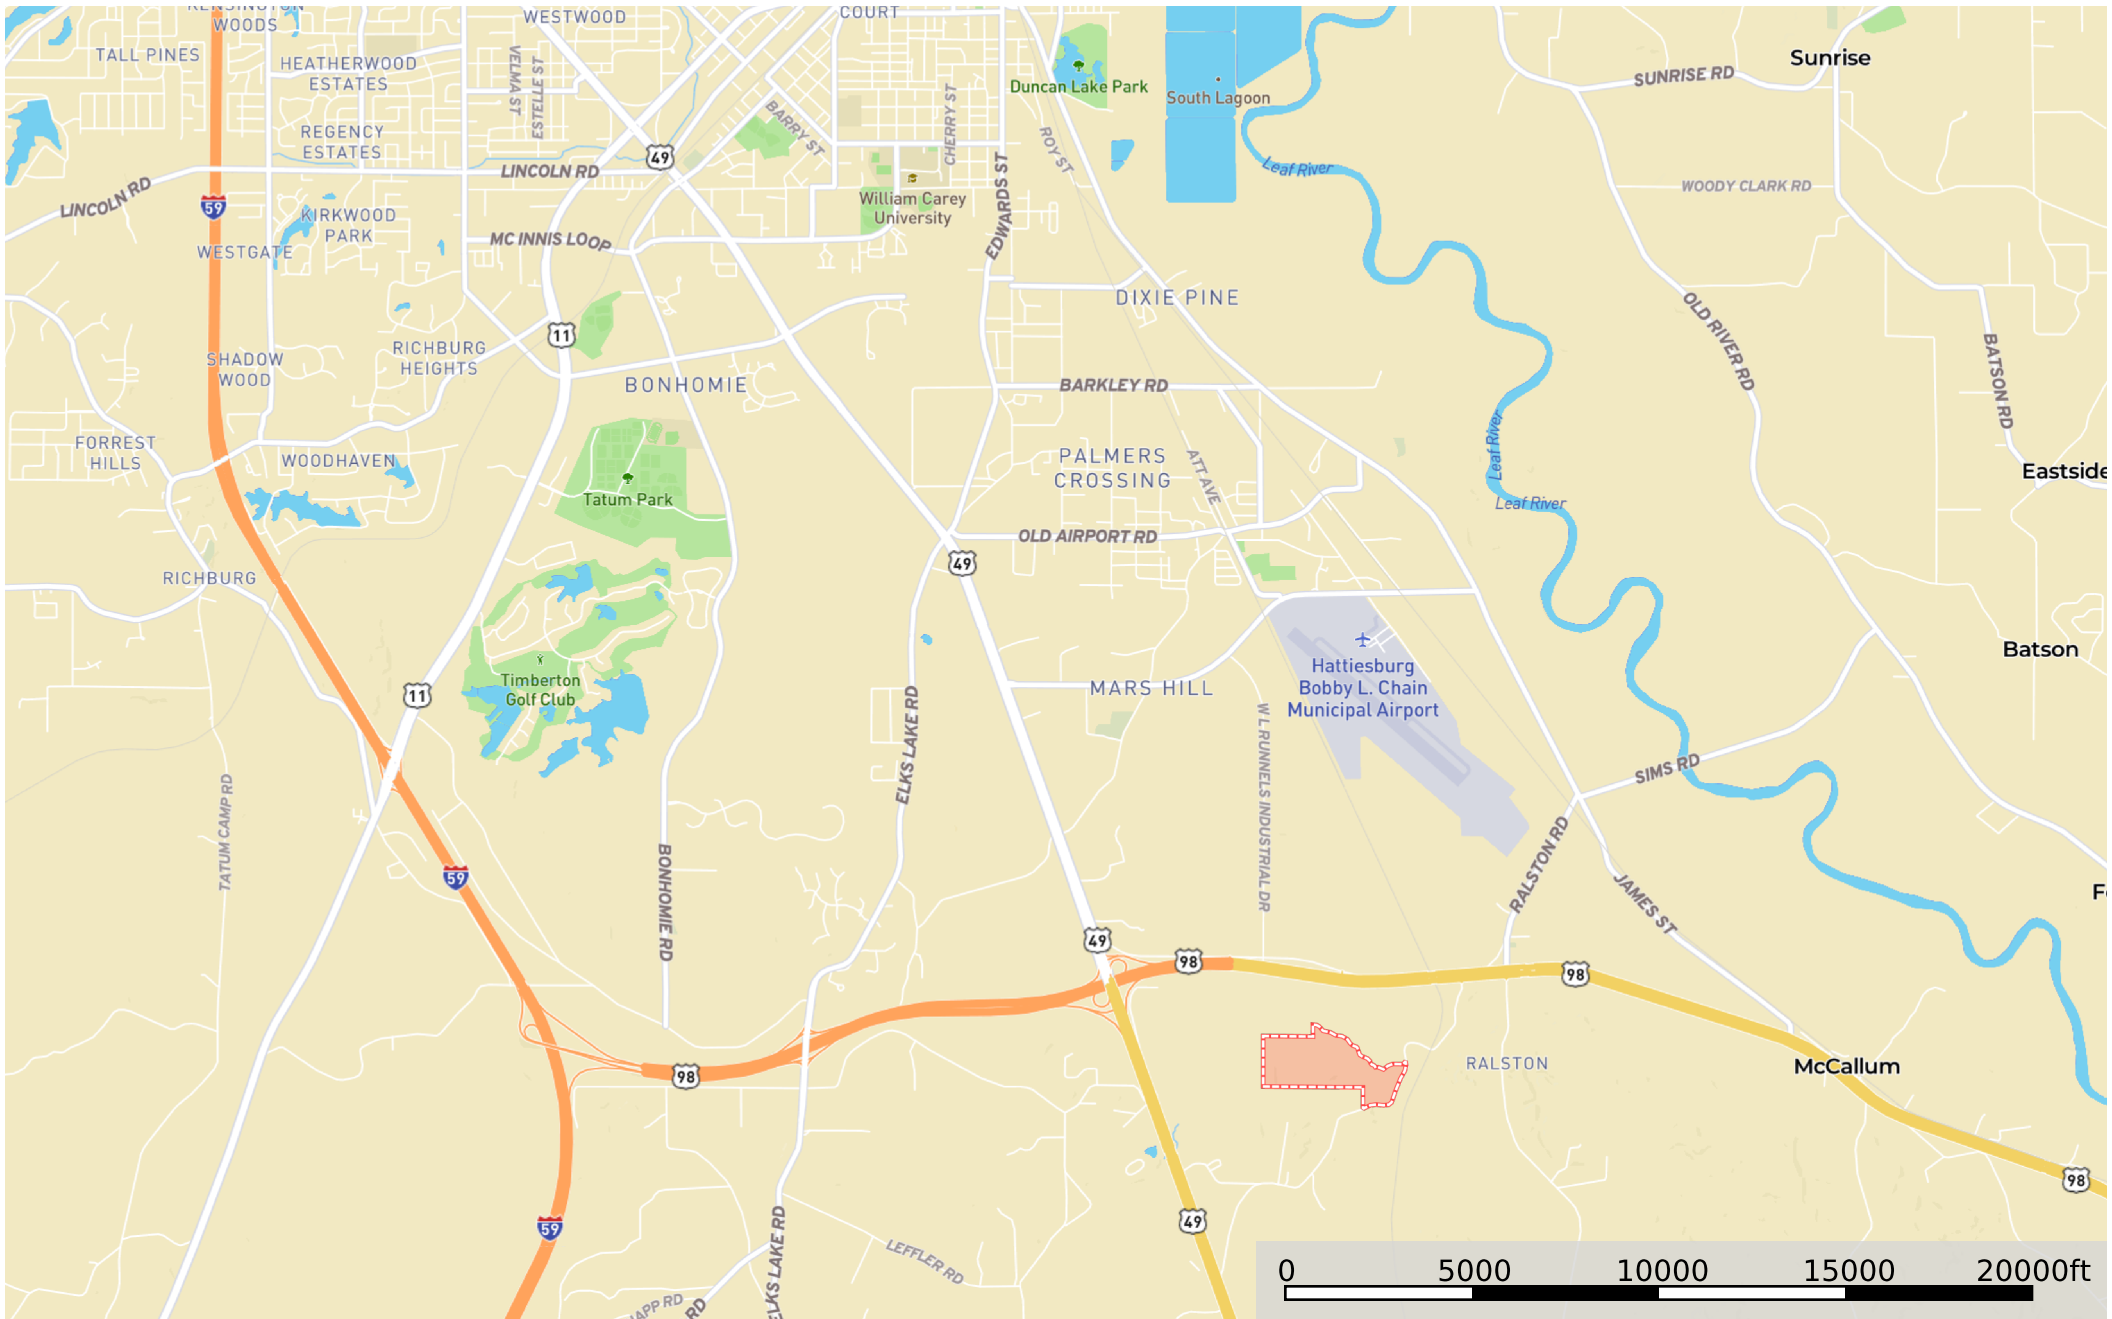

# Ralston Road- 106

Forrest County, Mississippi, 106 AC +/-

 Parcel 3 - 106 Acres