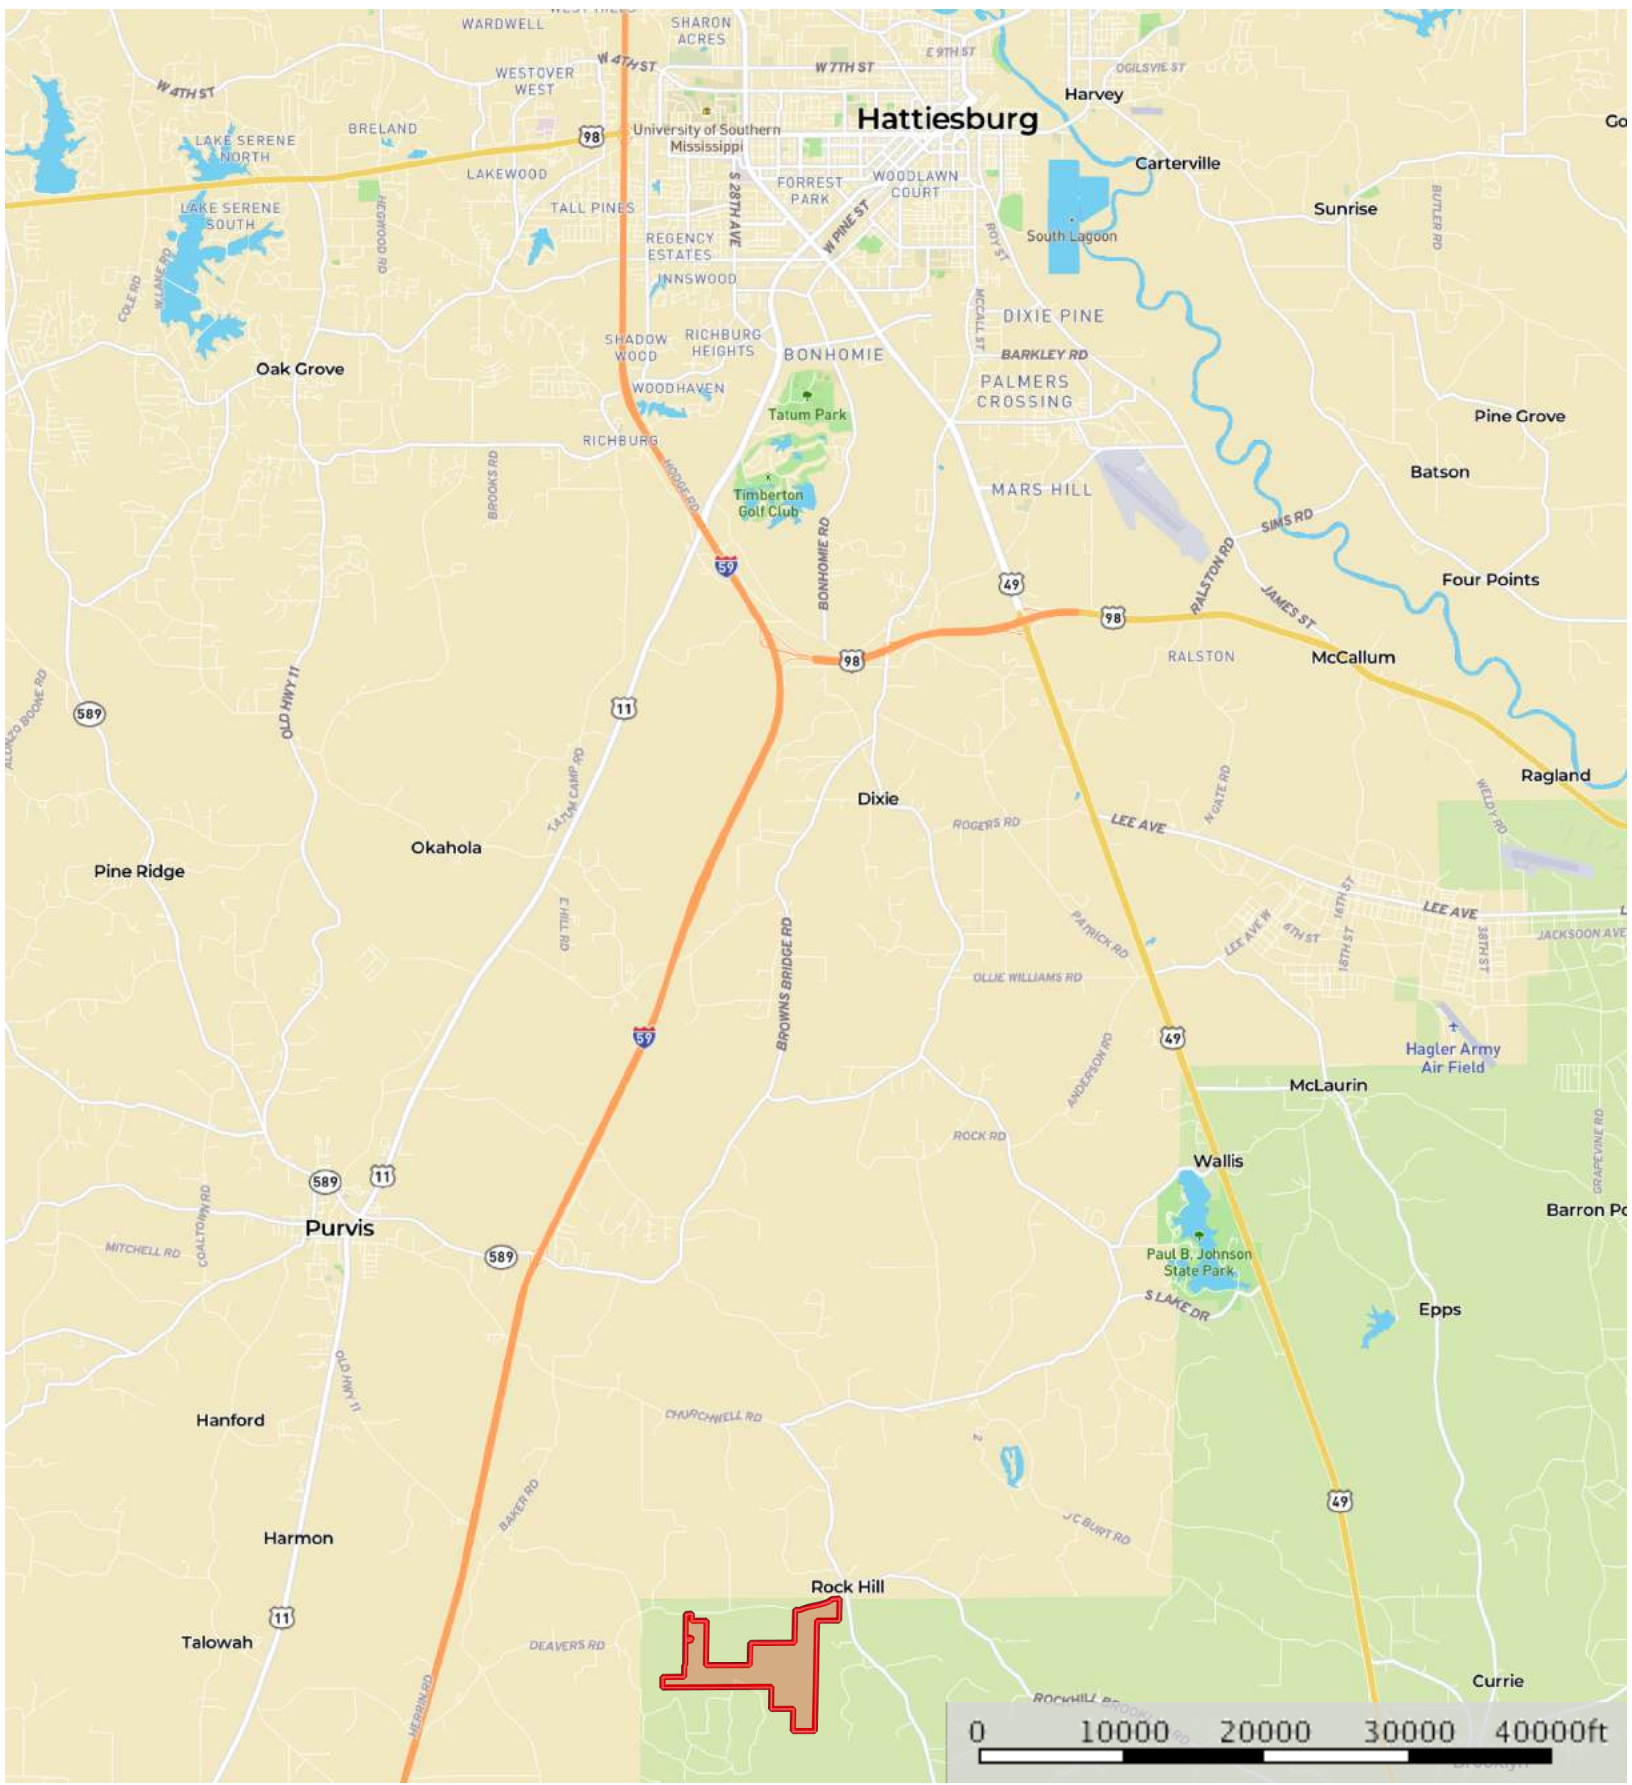

Williams Tract

Mississippi, 683 AC +/-

 Boundary - 683 Acres