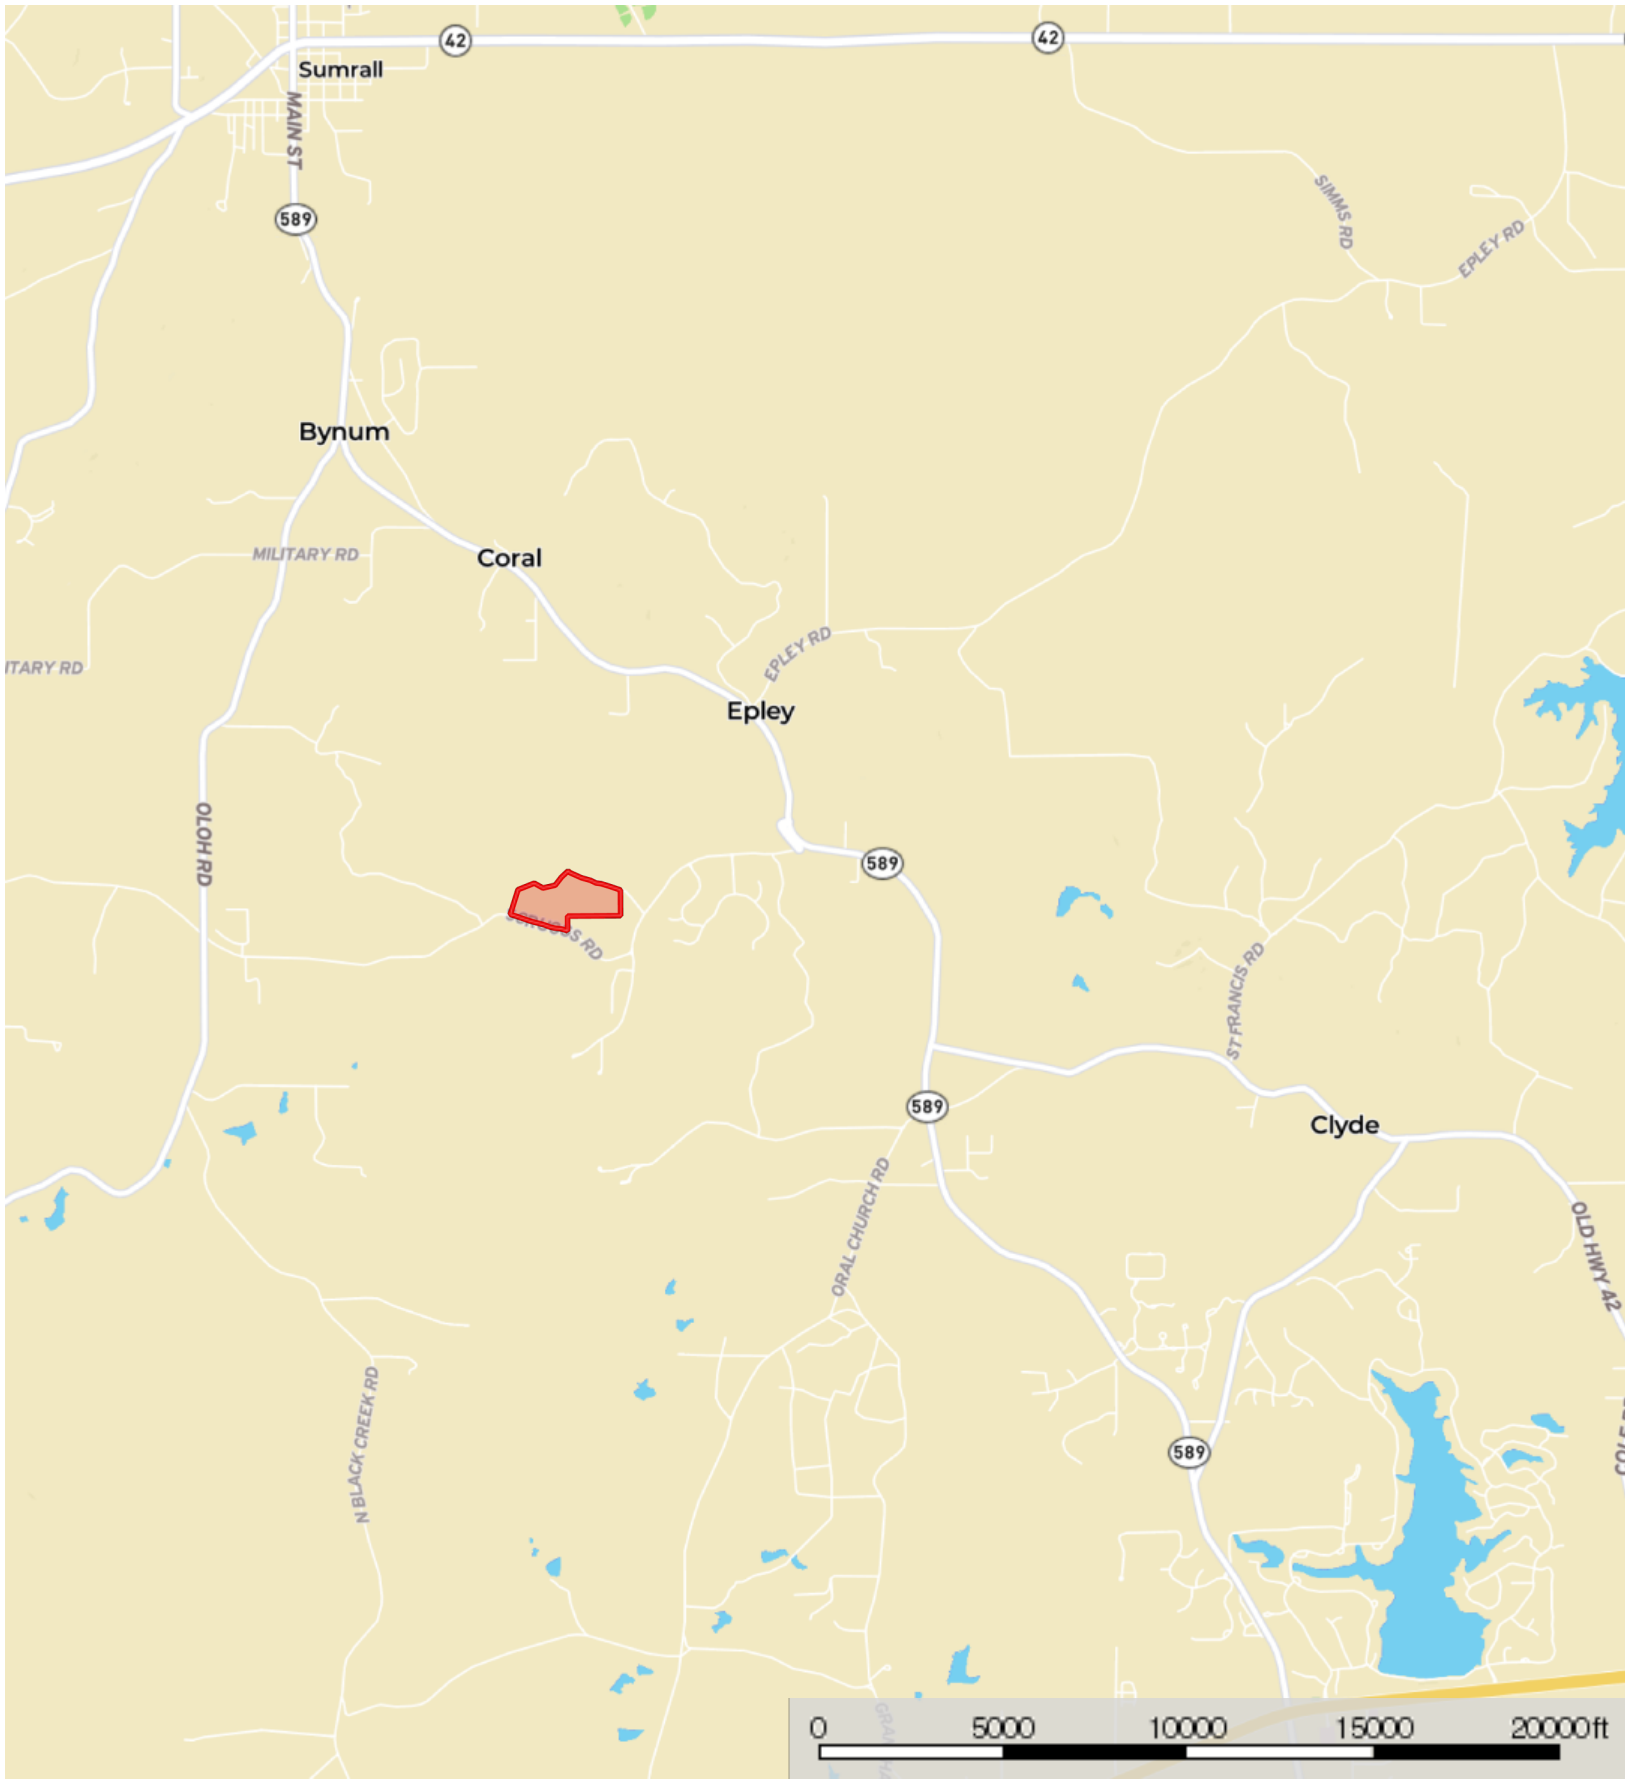

Scruggs Road - Parcels 1-5

Lamar County, Mississippi, 49 AC +/-

 Boundary