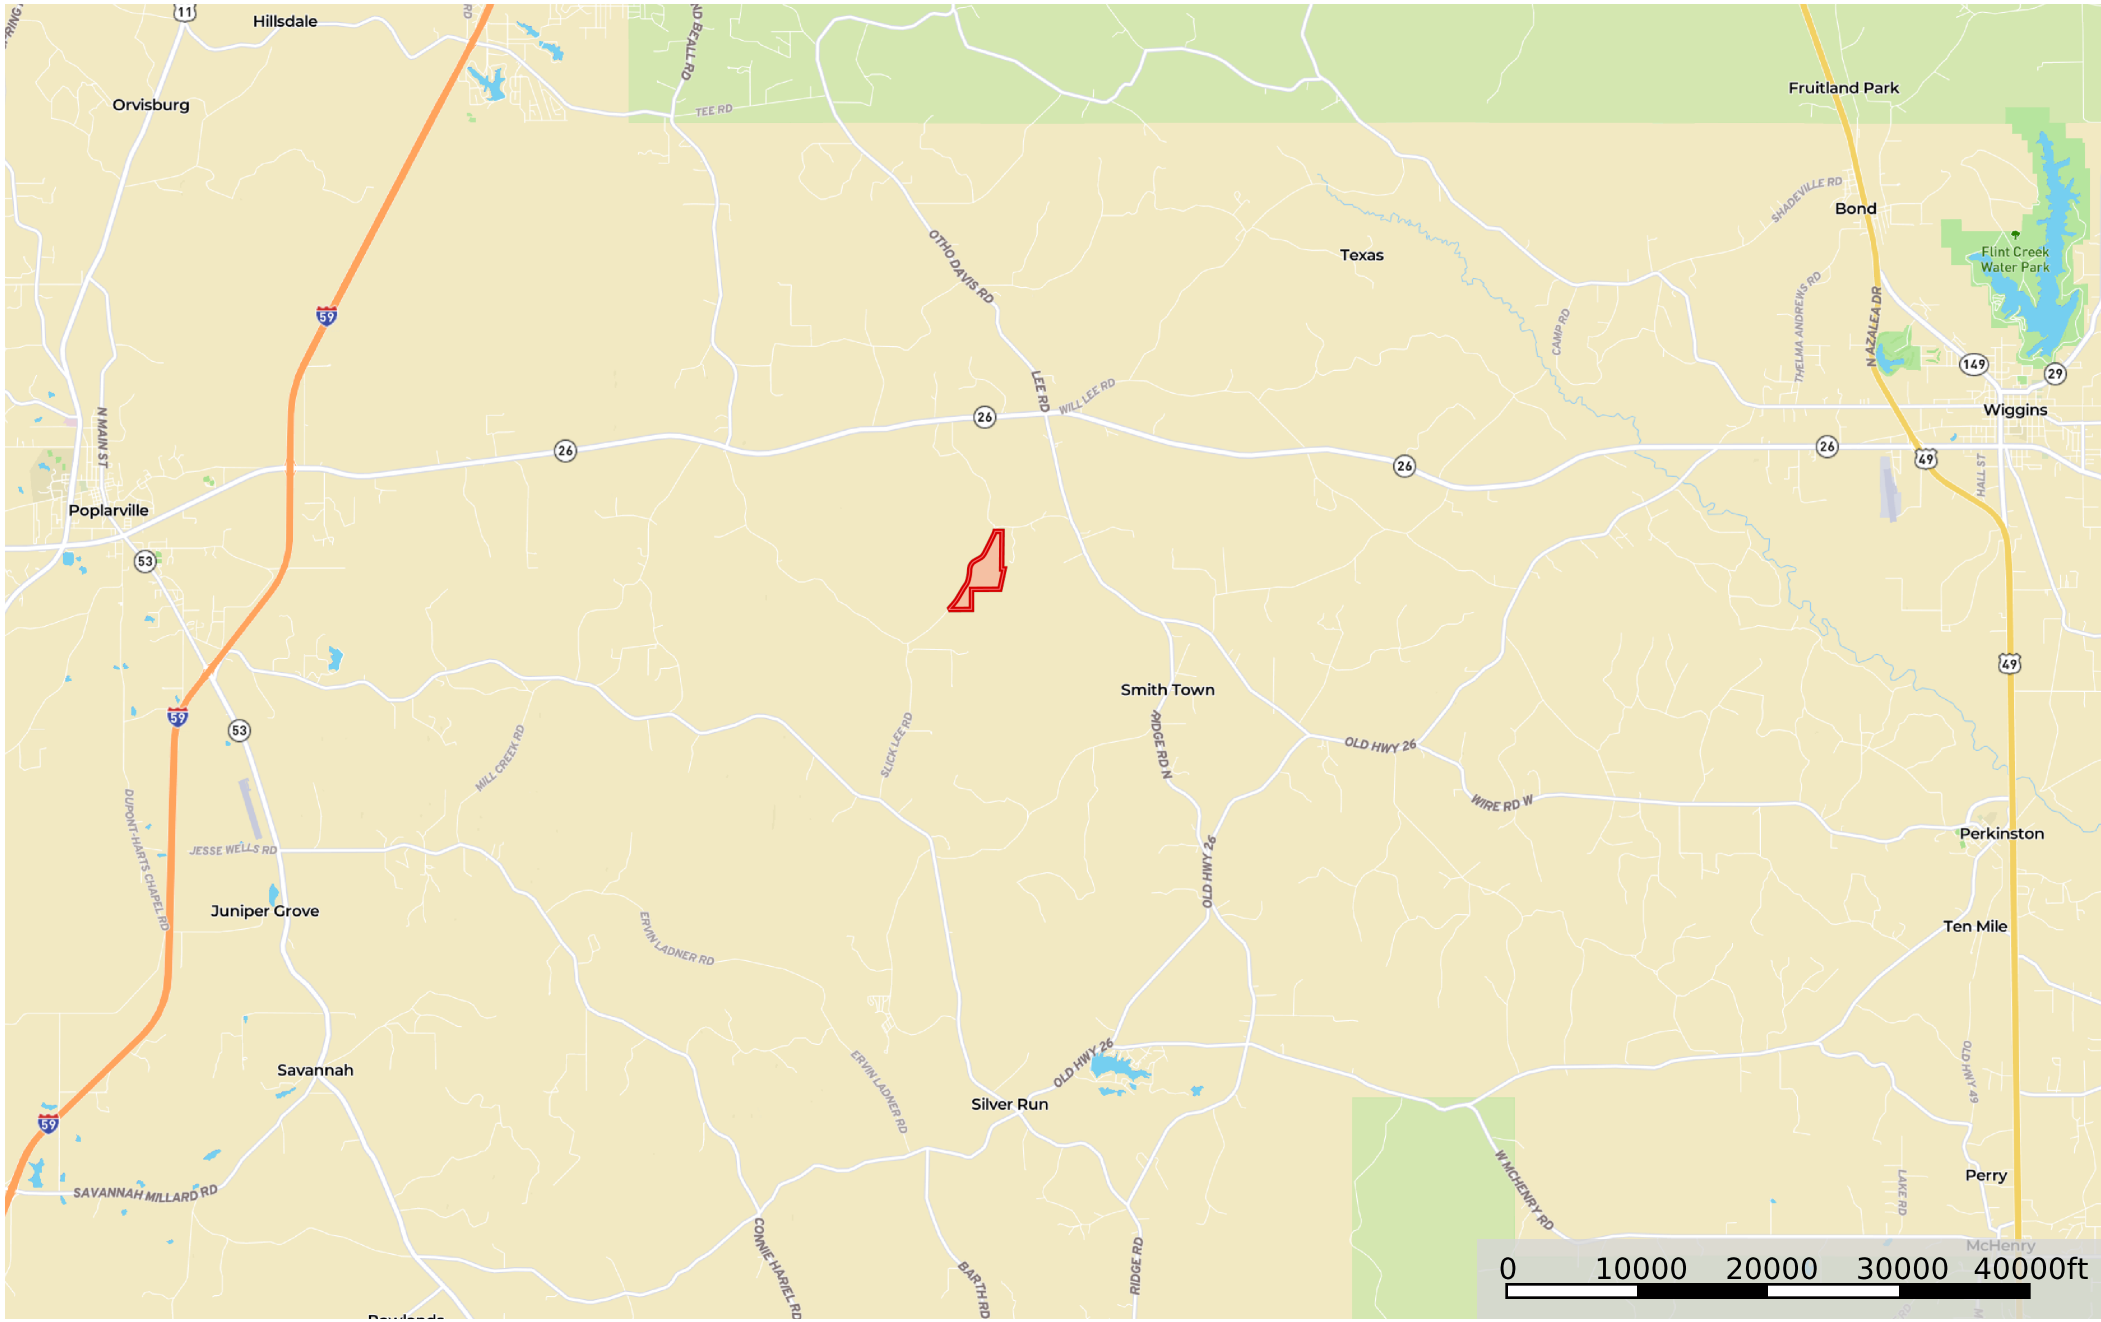

Red Hill Church Road - Exhibit A

Pearl River County, Mississippi, 162 AC +/-

 Boundary