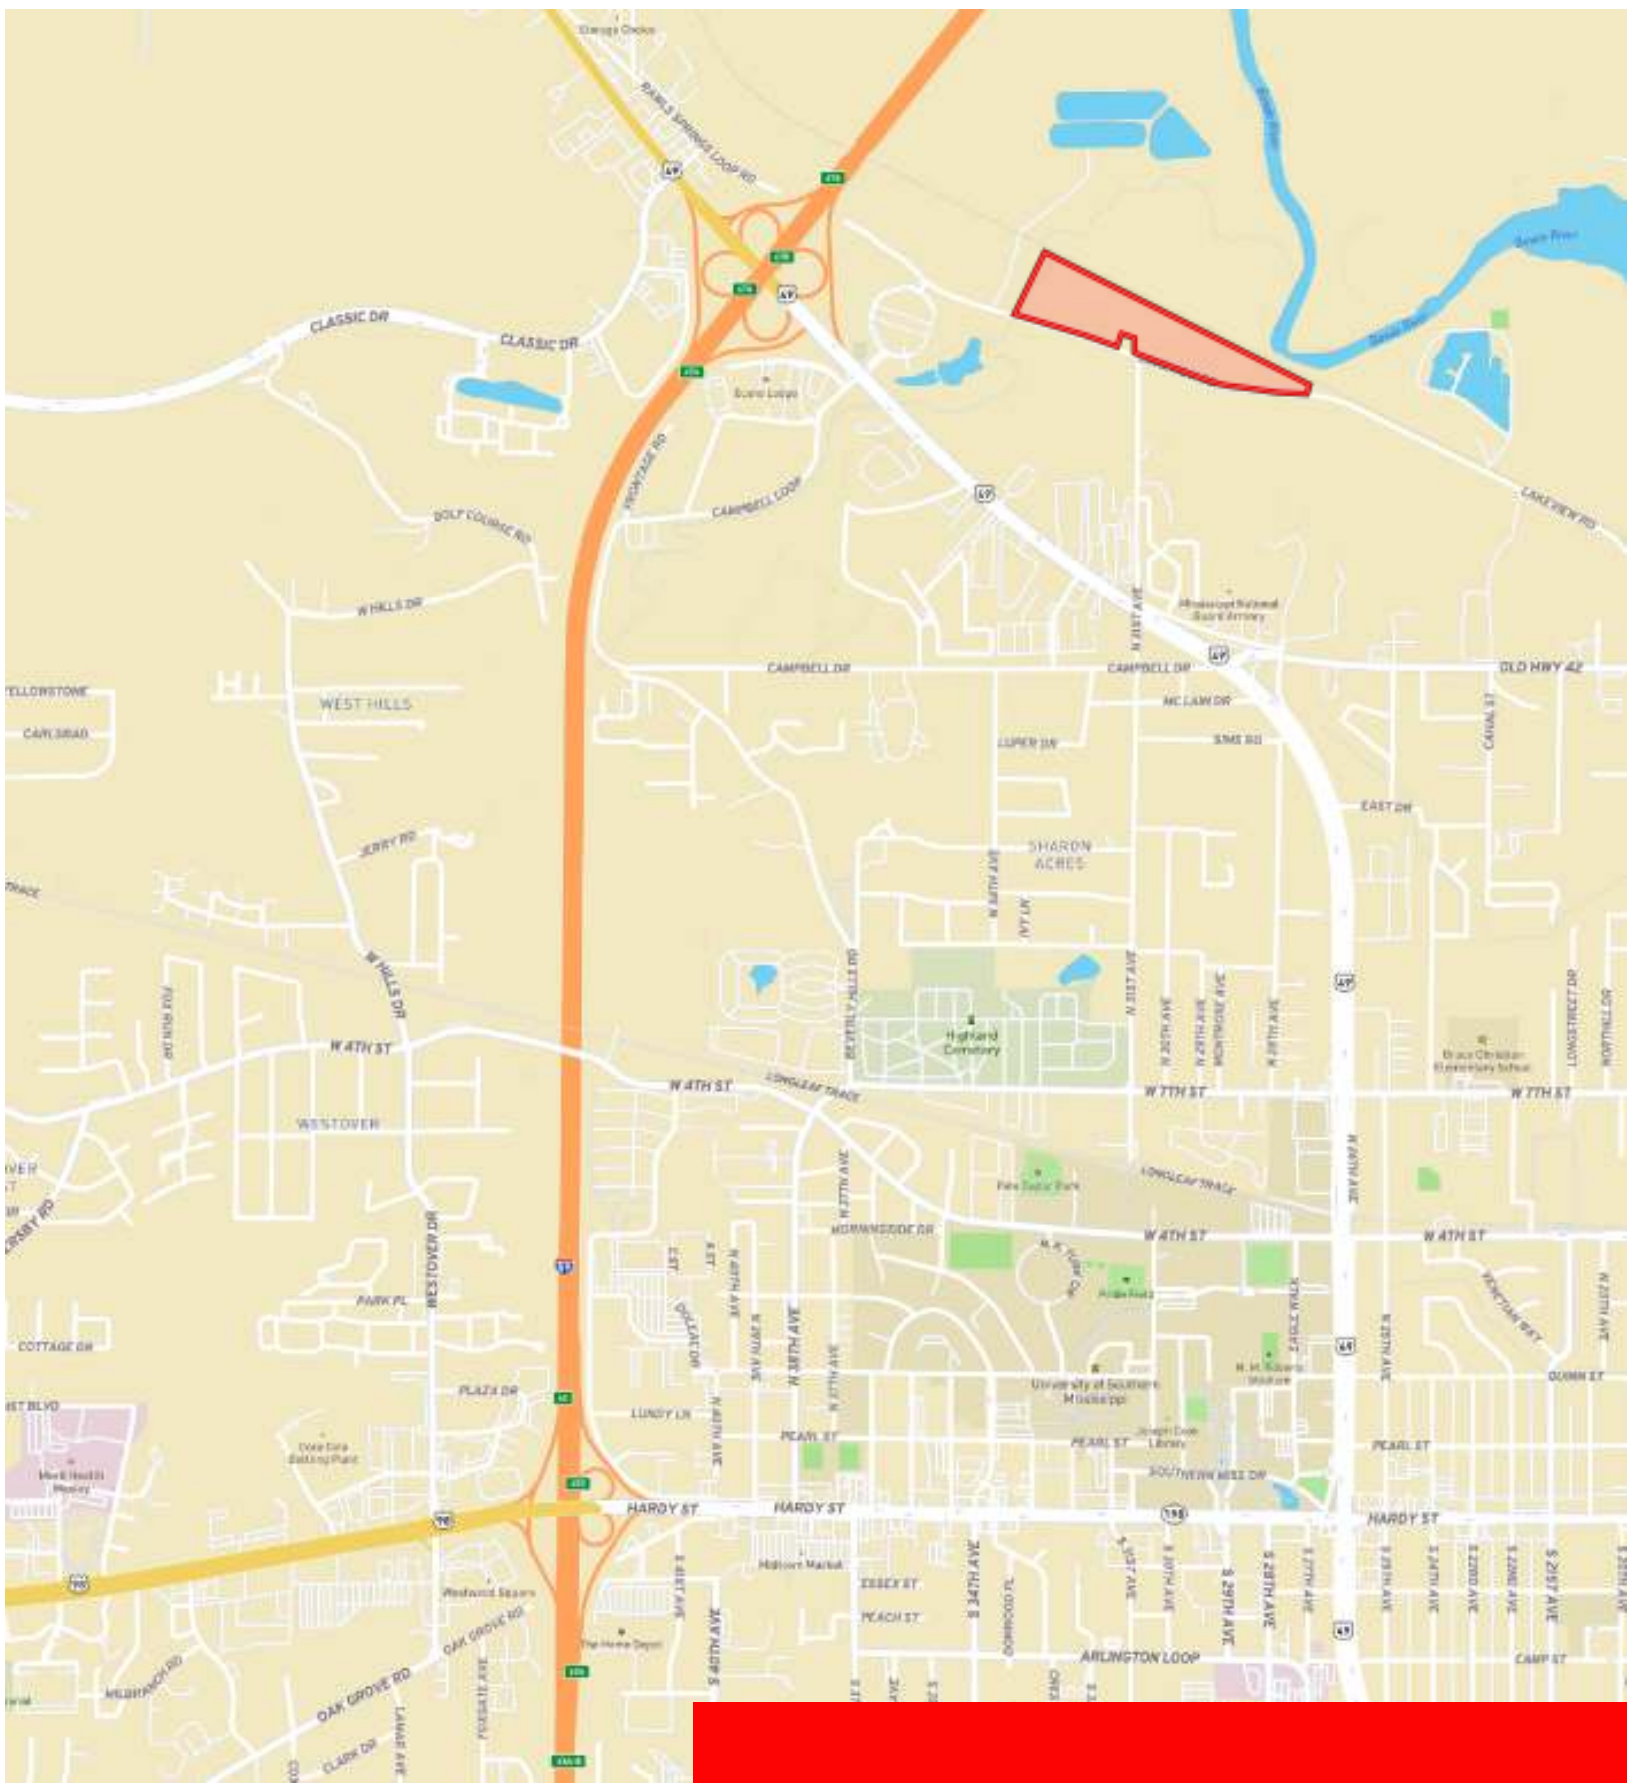

# Lakeview Road

Forrest County, Mississippi, 25.44 AC +/-

Boundary