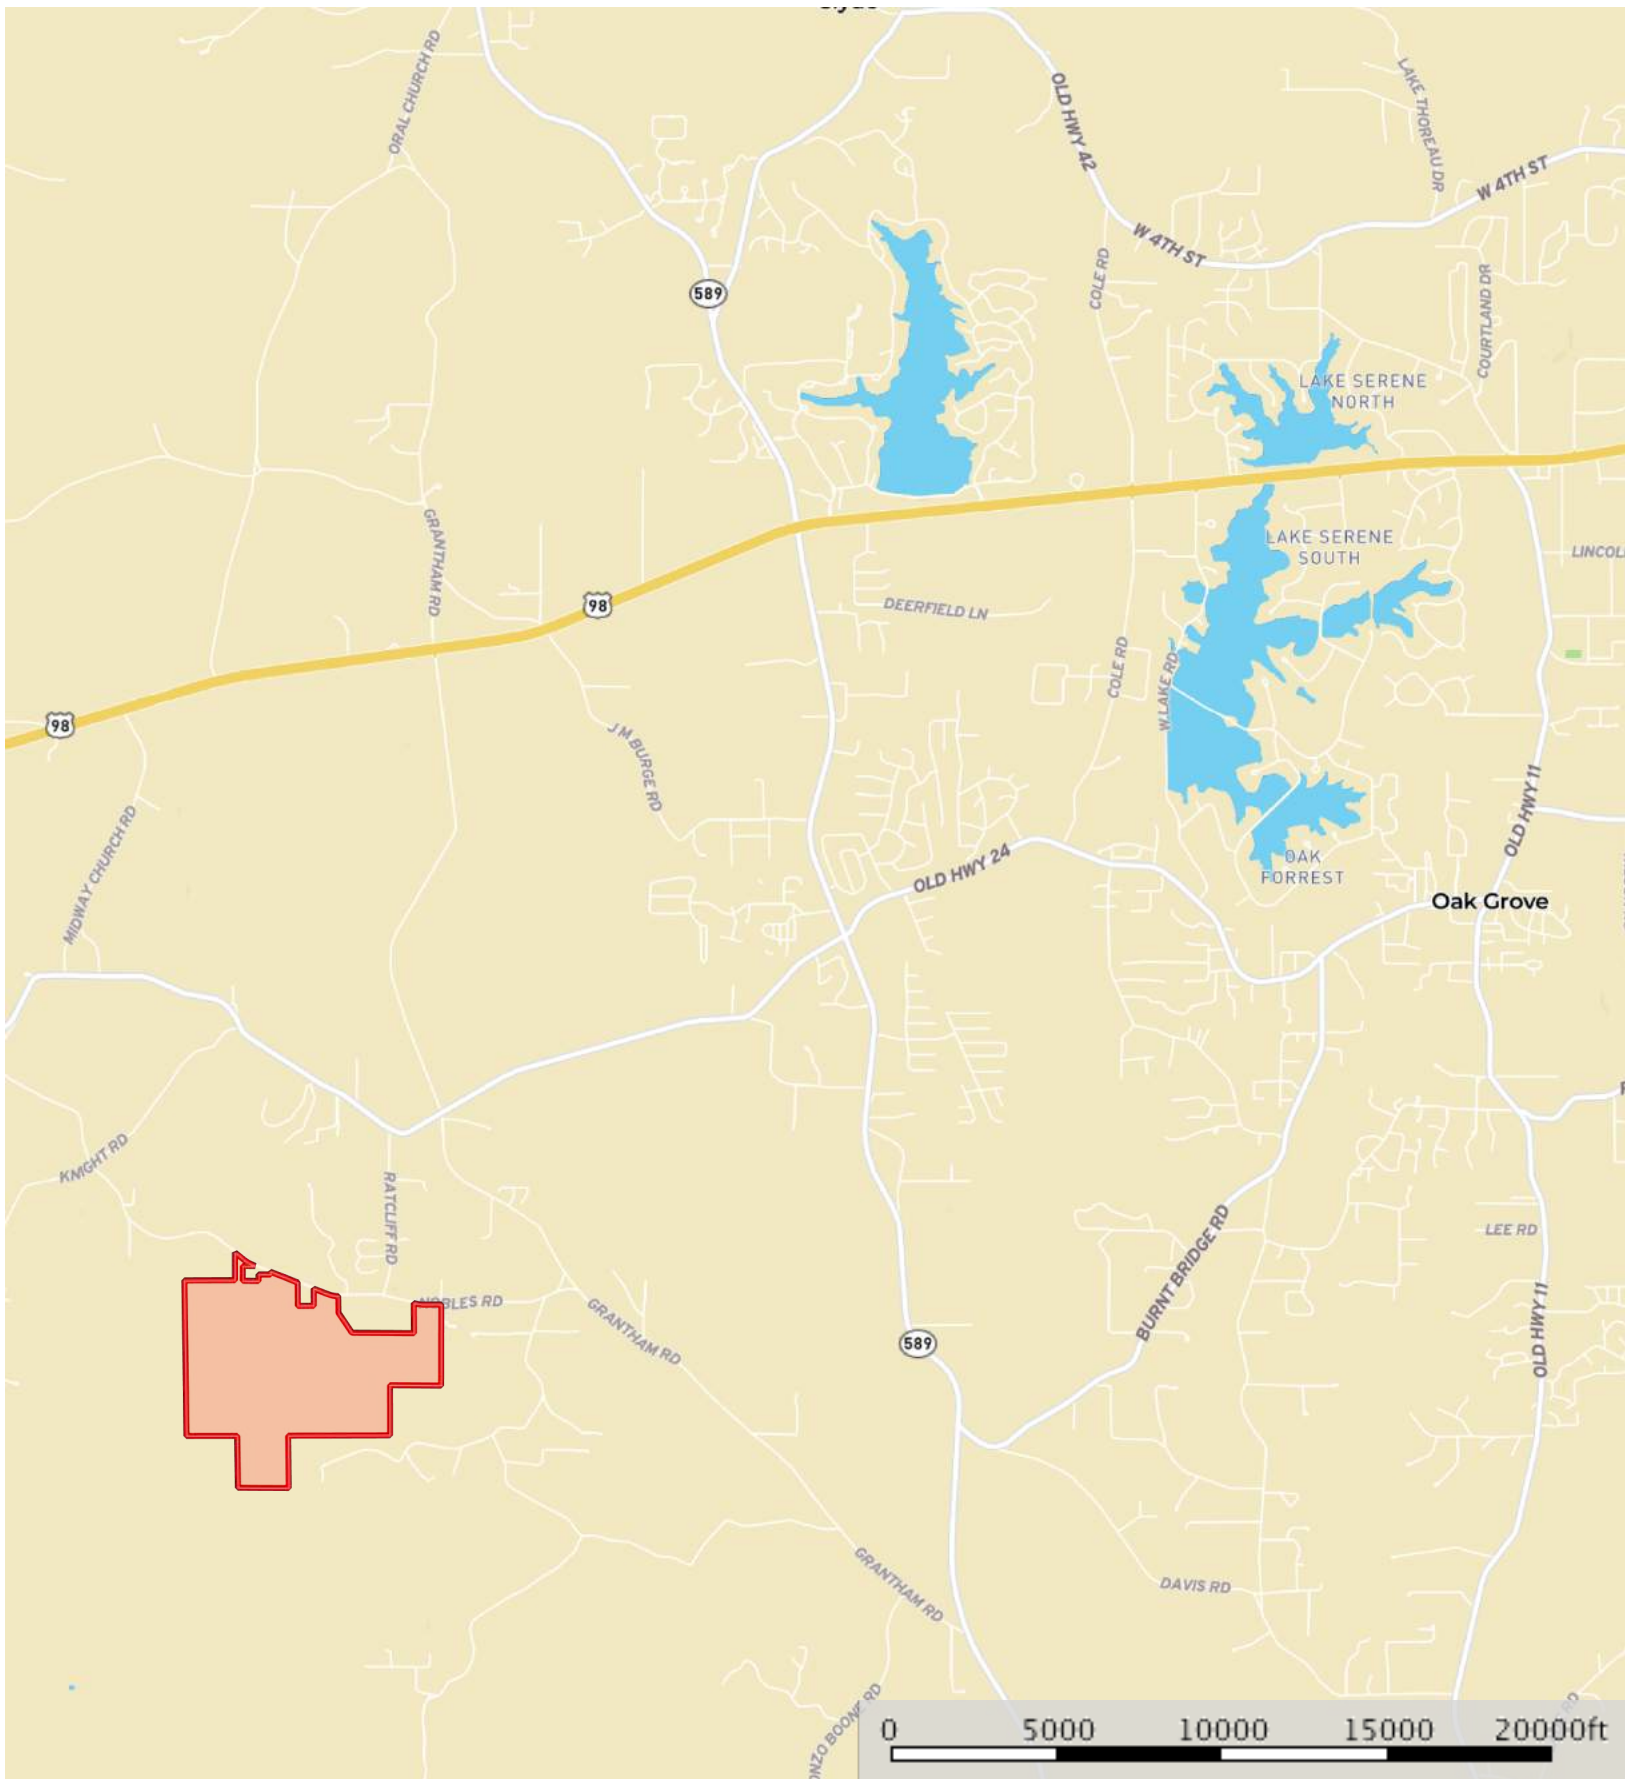

SAVELL - NOBLES ROAD

Lamar County, Mississippi, 541.43 AC +/-

 Boundary