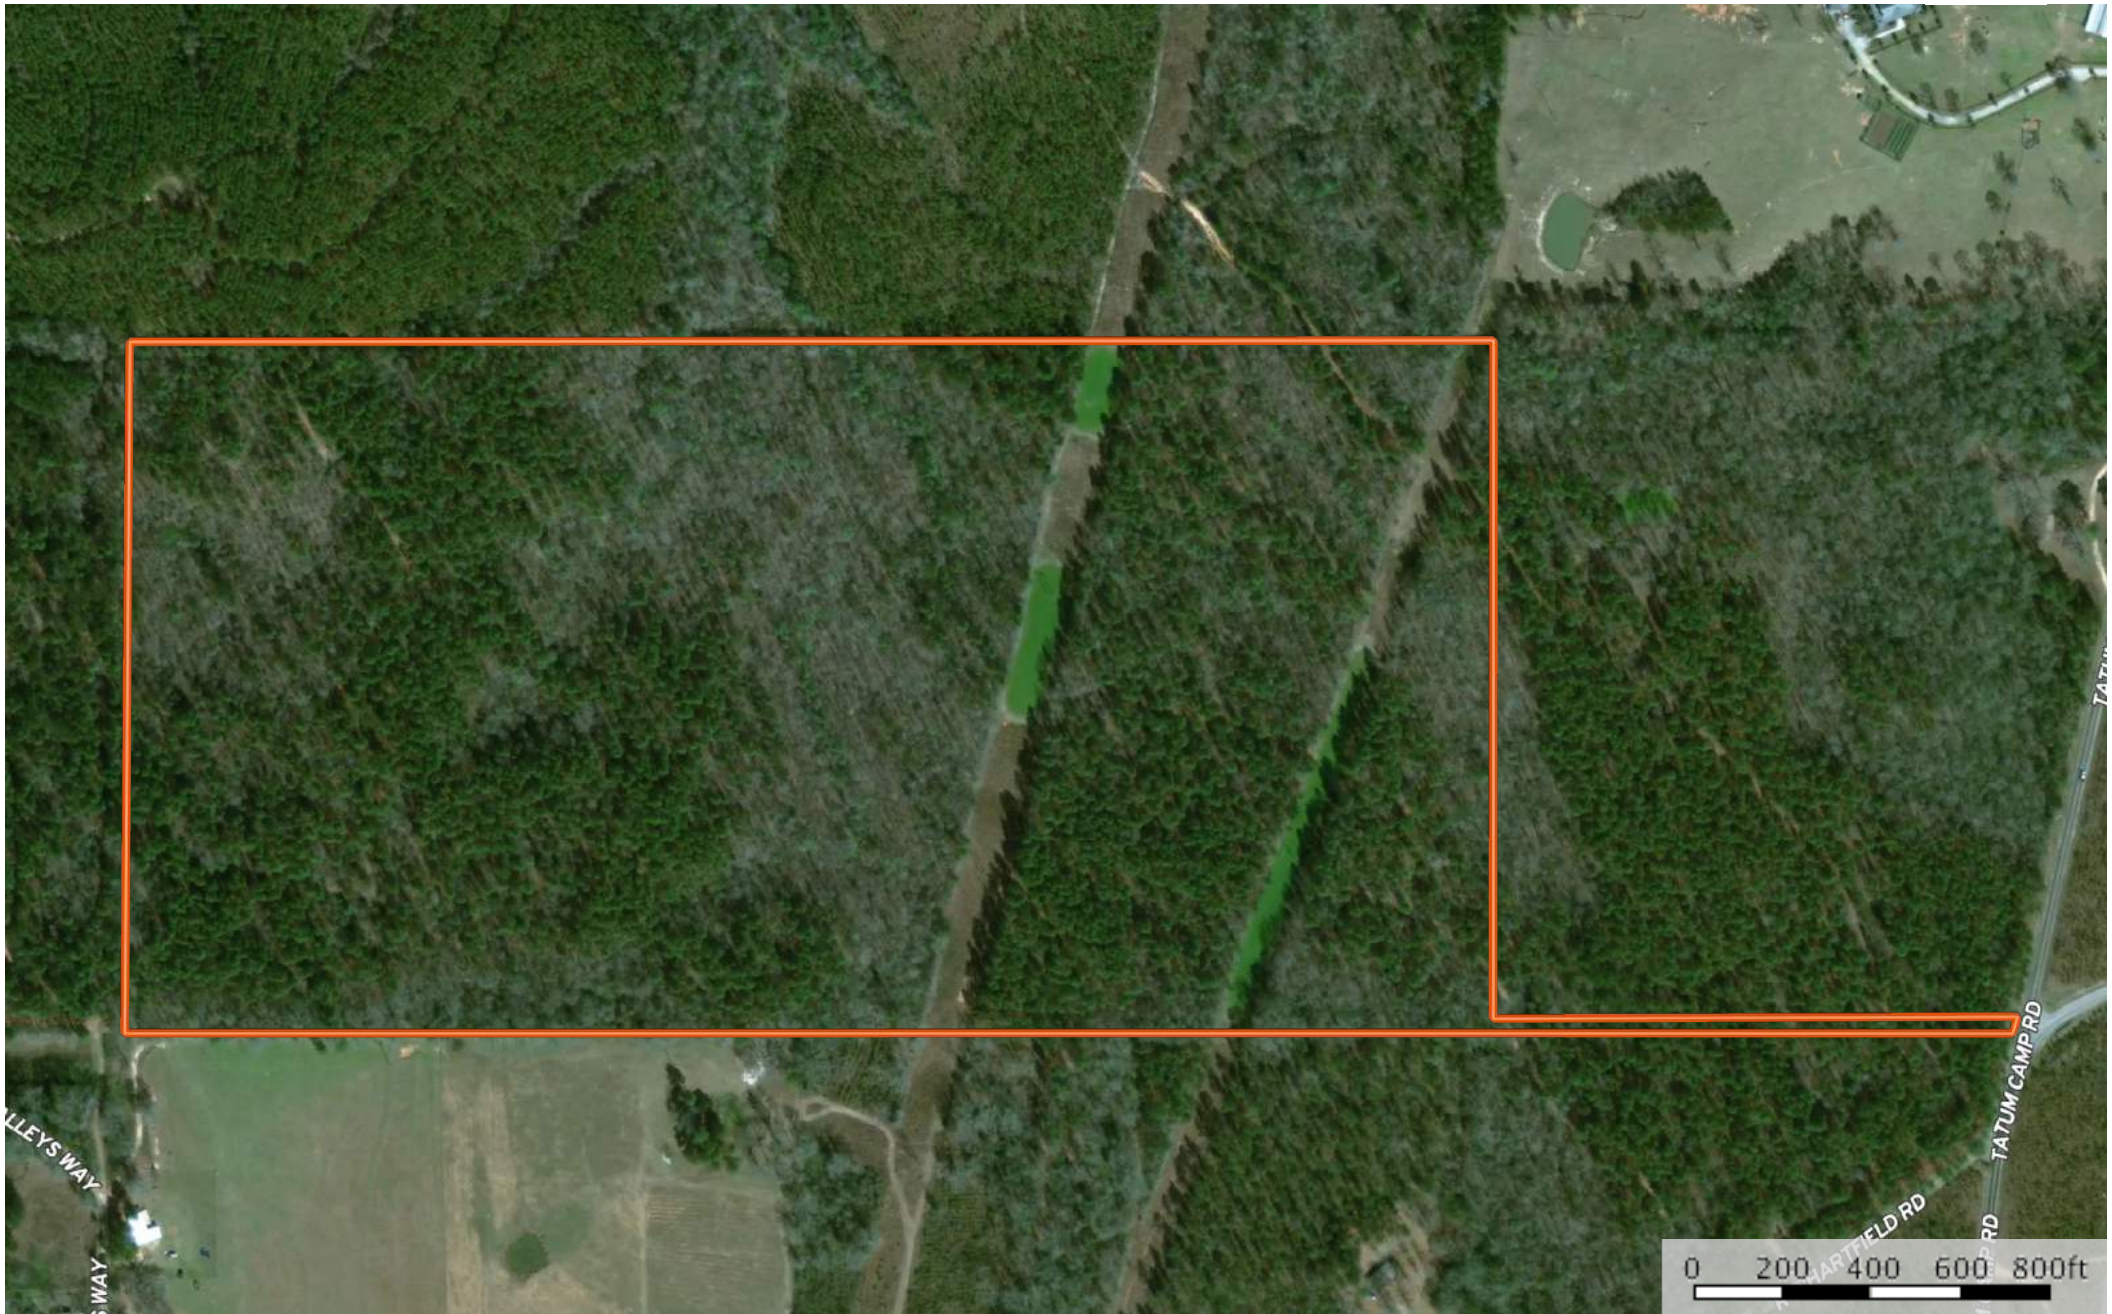

Tatum Camp Road

Lamar County, Mississippi, AC +/-

 Parcel 1 - 80.37 Acres