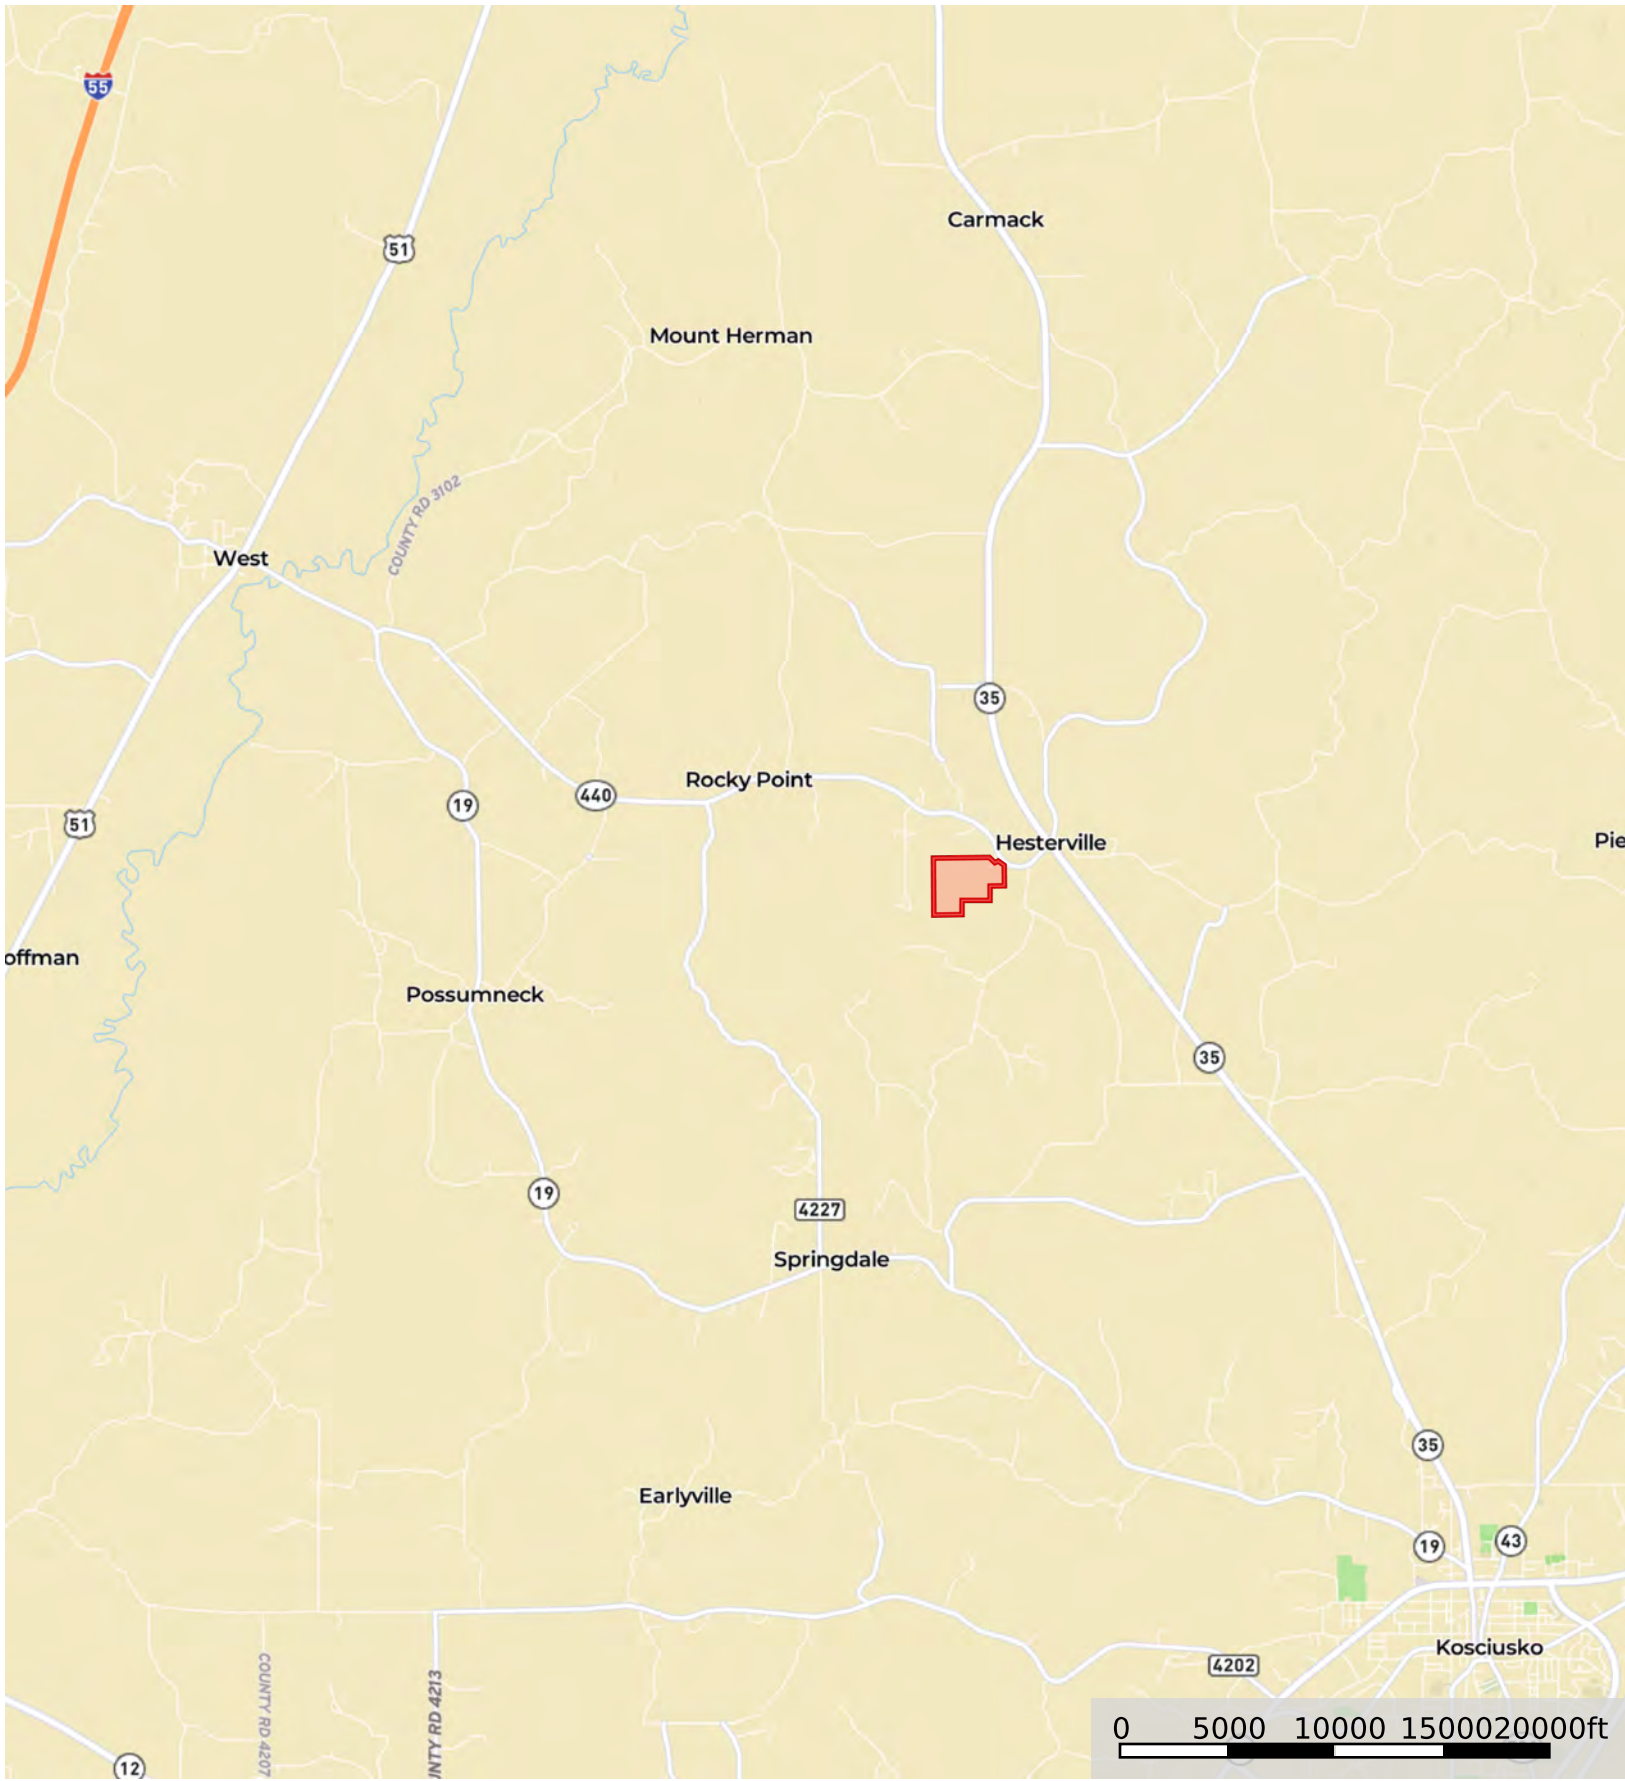

# Hesterville Tract

Attala County, Mississippi, 160 AC +/-

 Boundary