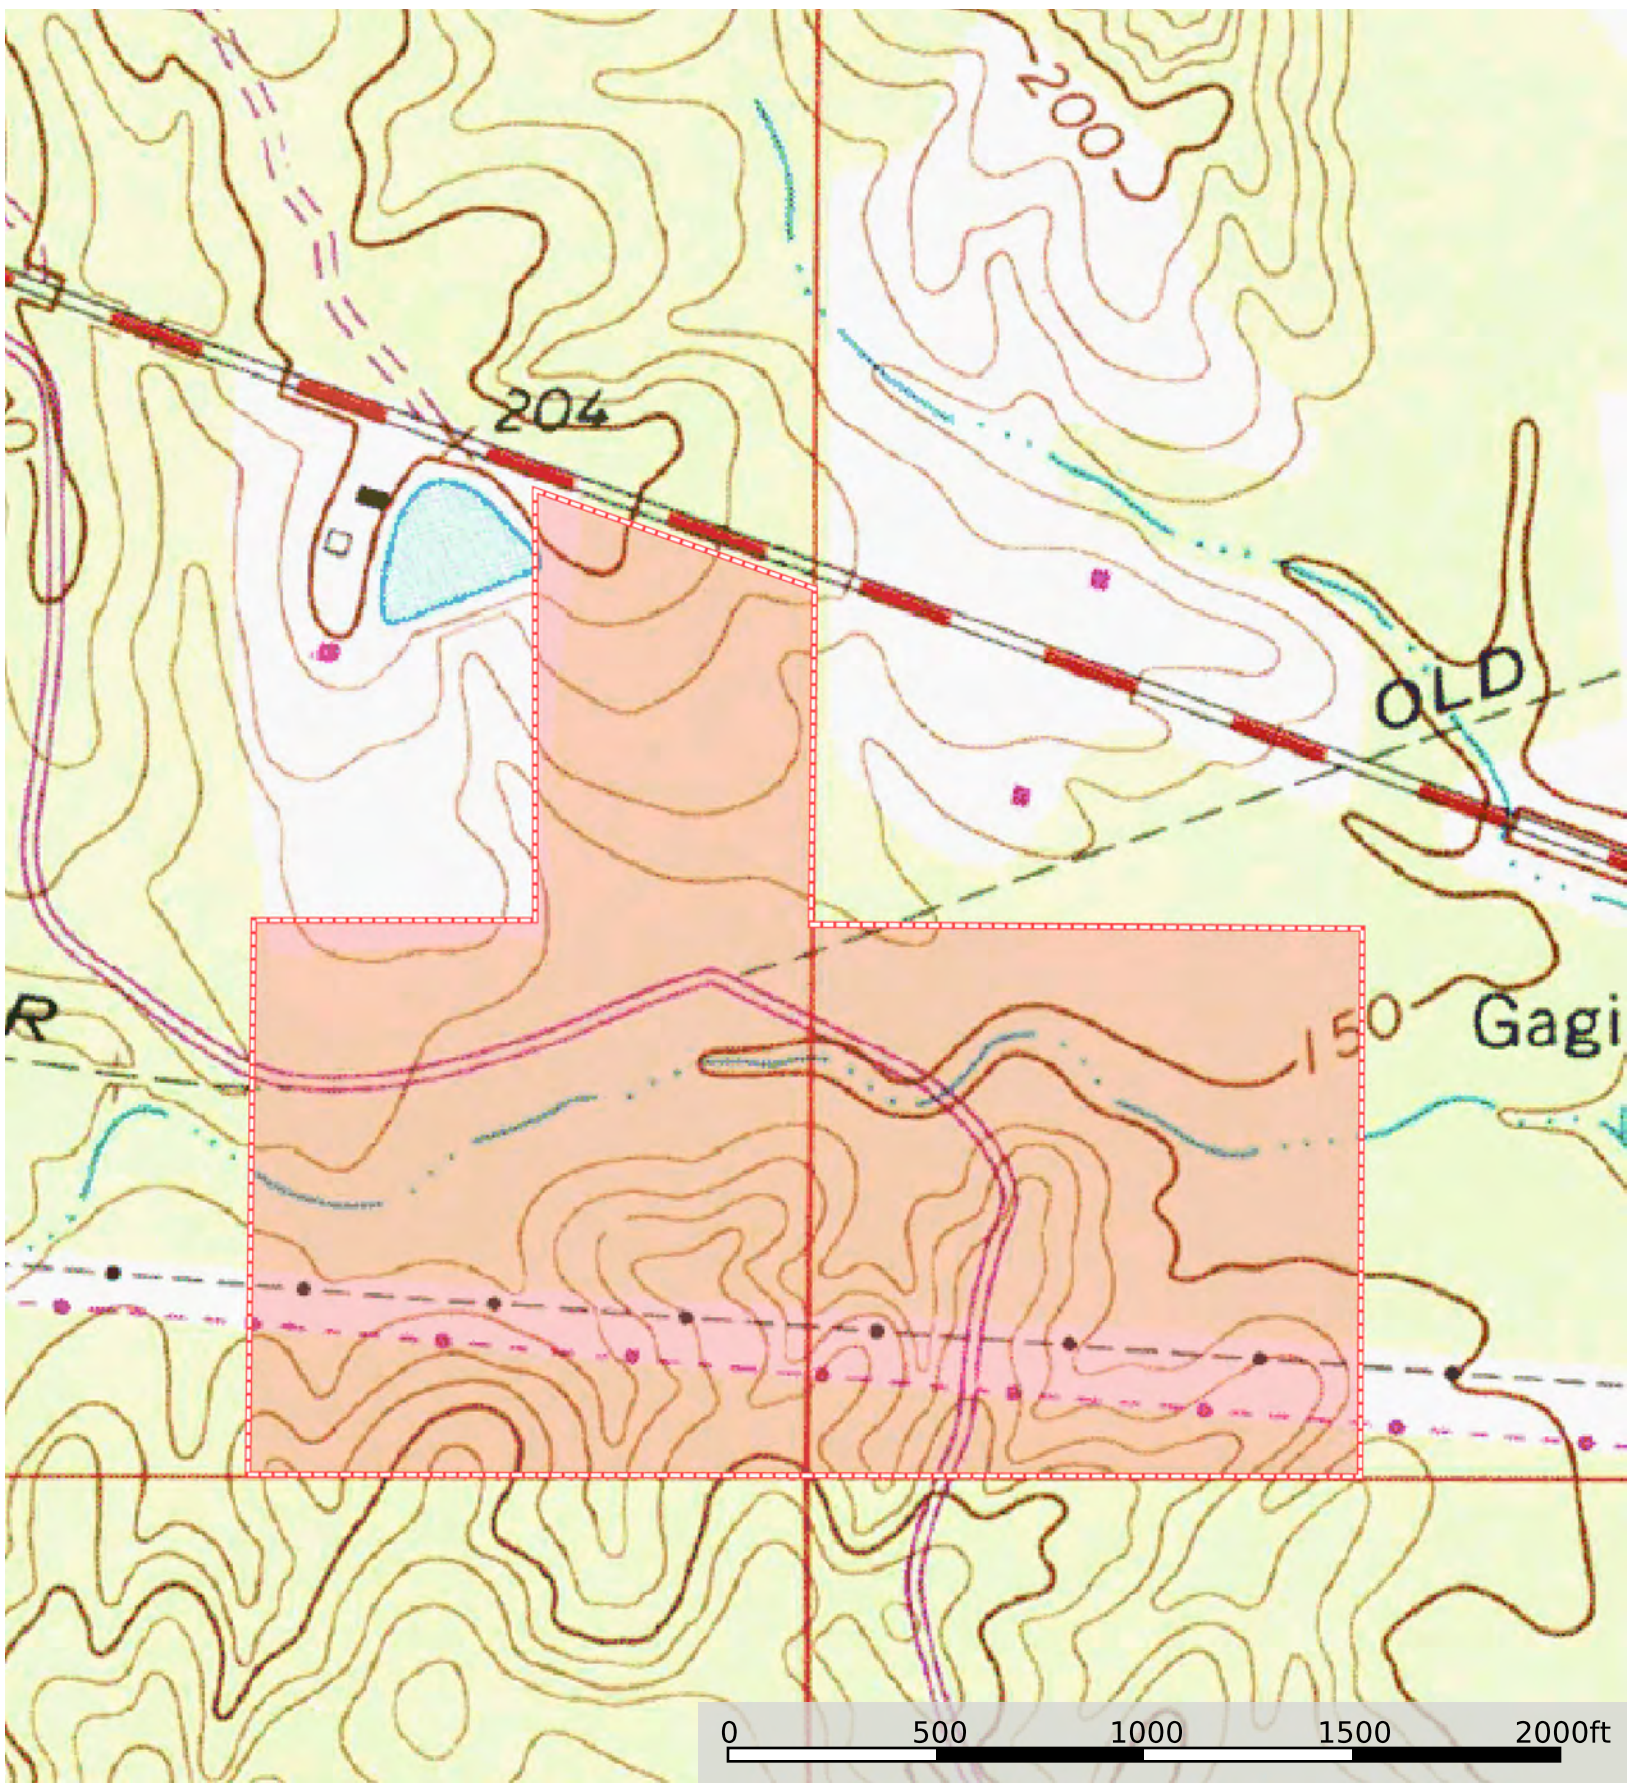

# Highway 42 - Runnelstown - East Tract

Perry County, Mississippi, 95.5 AC +/-

 Boundary - 95.5 AC