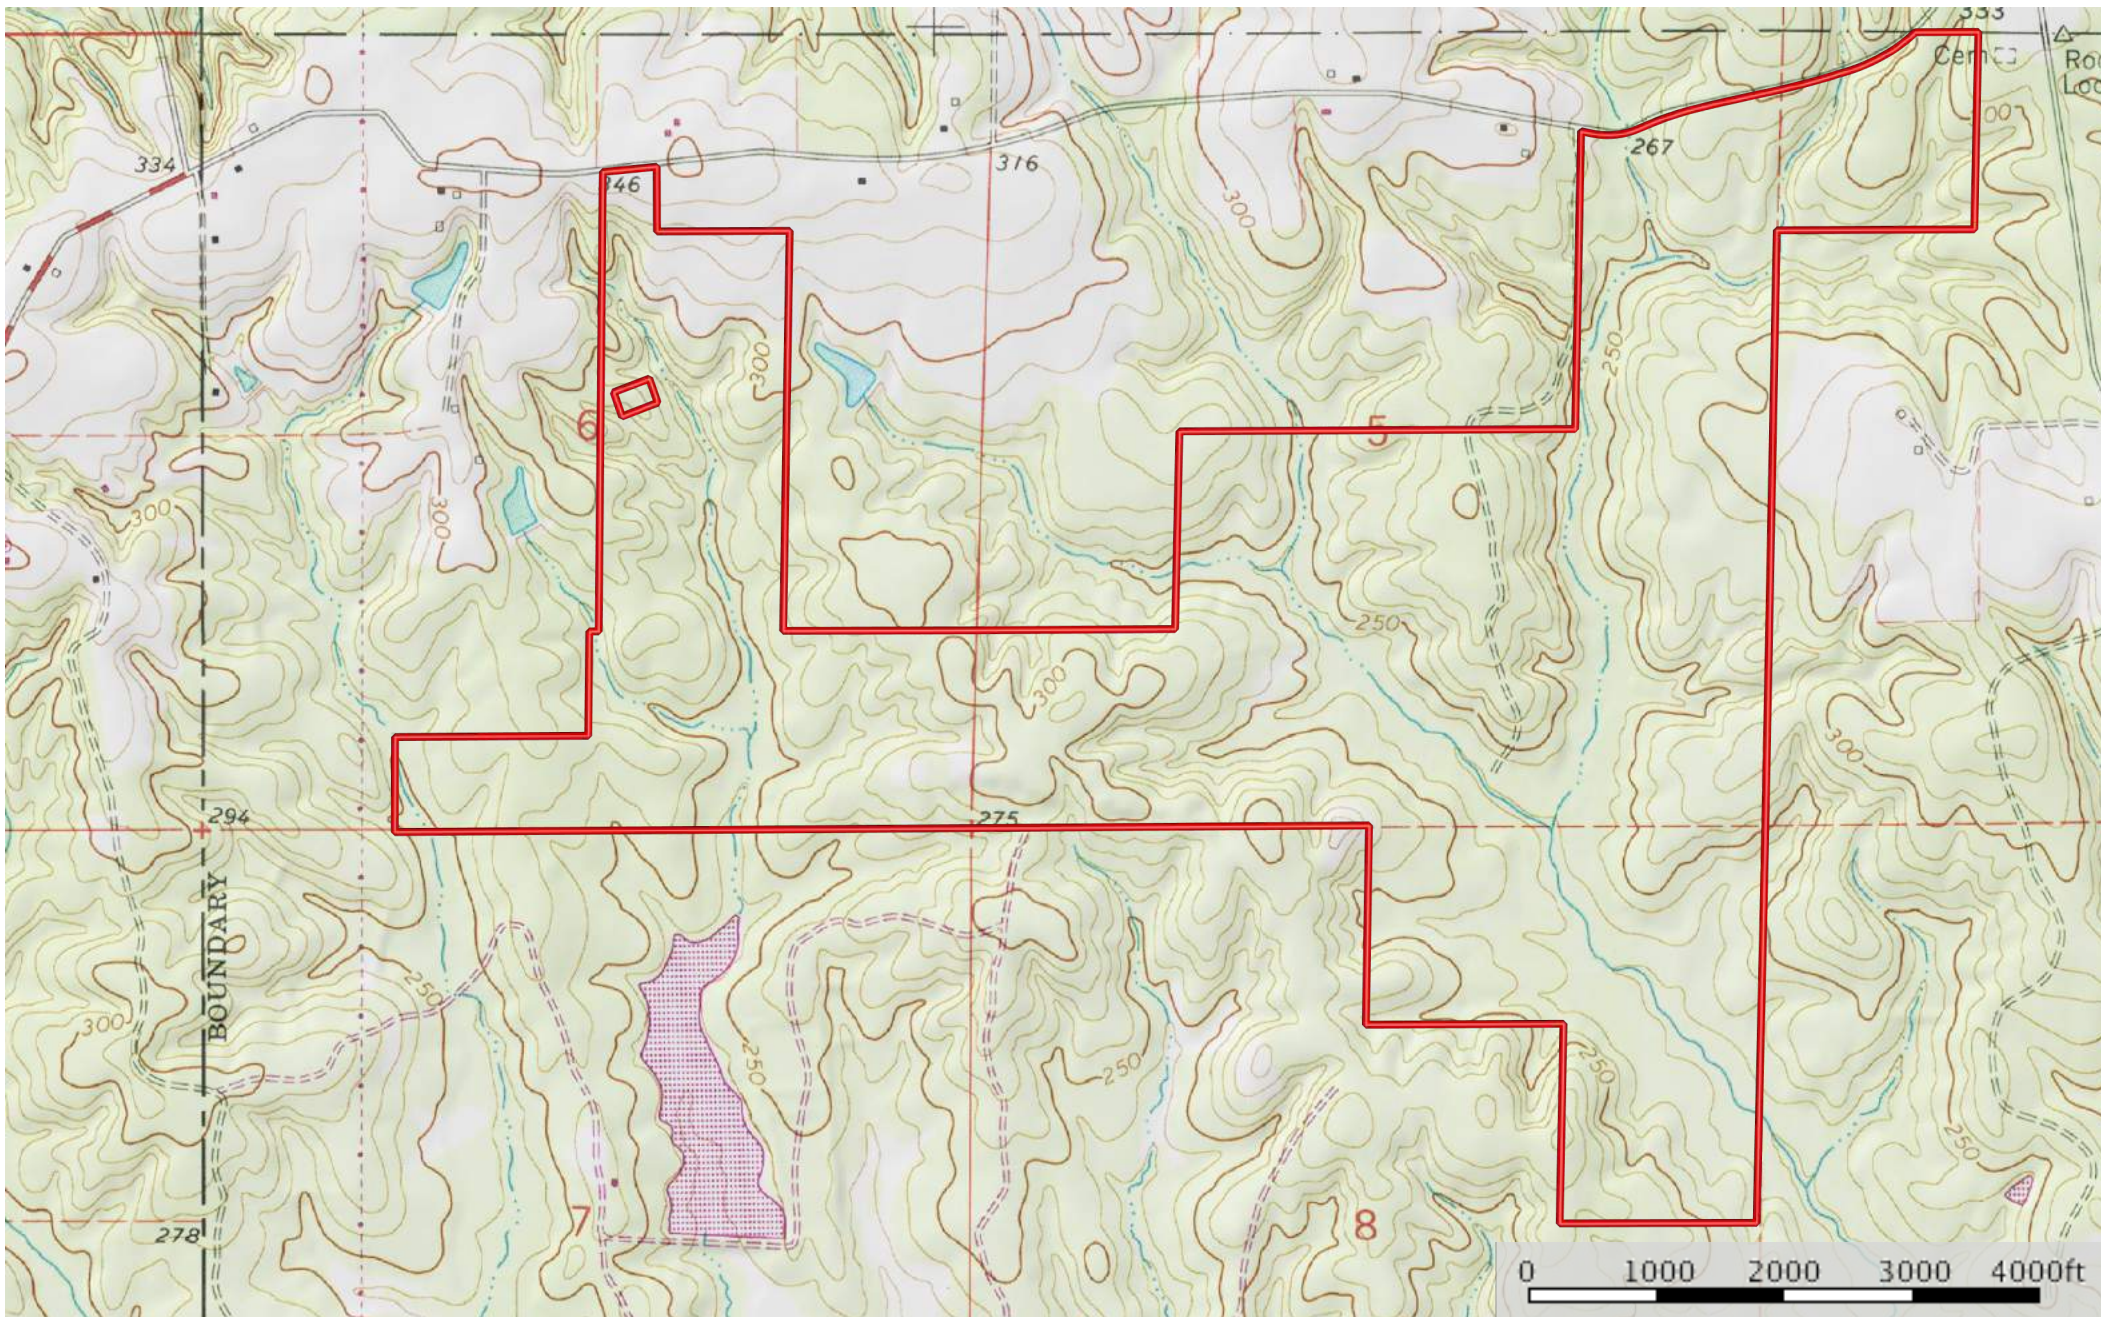

Williams Tract

Mississippi, 683 AC +/-

 Boundary - 683 Acres