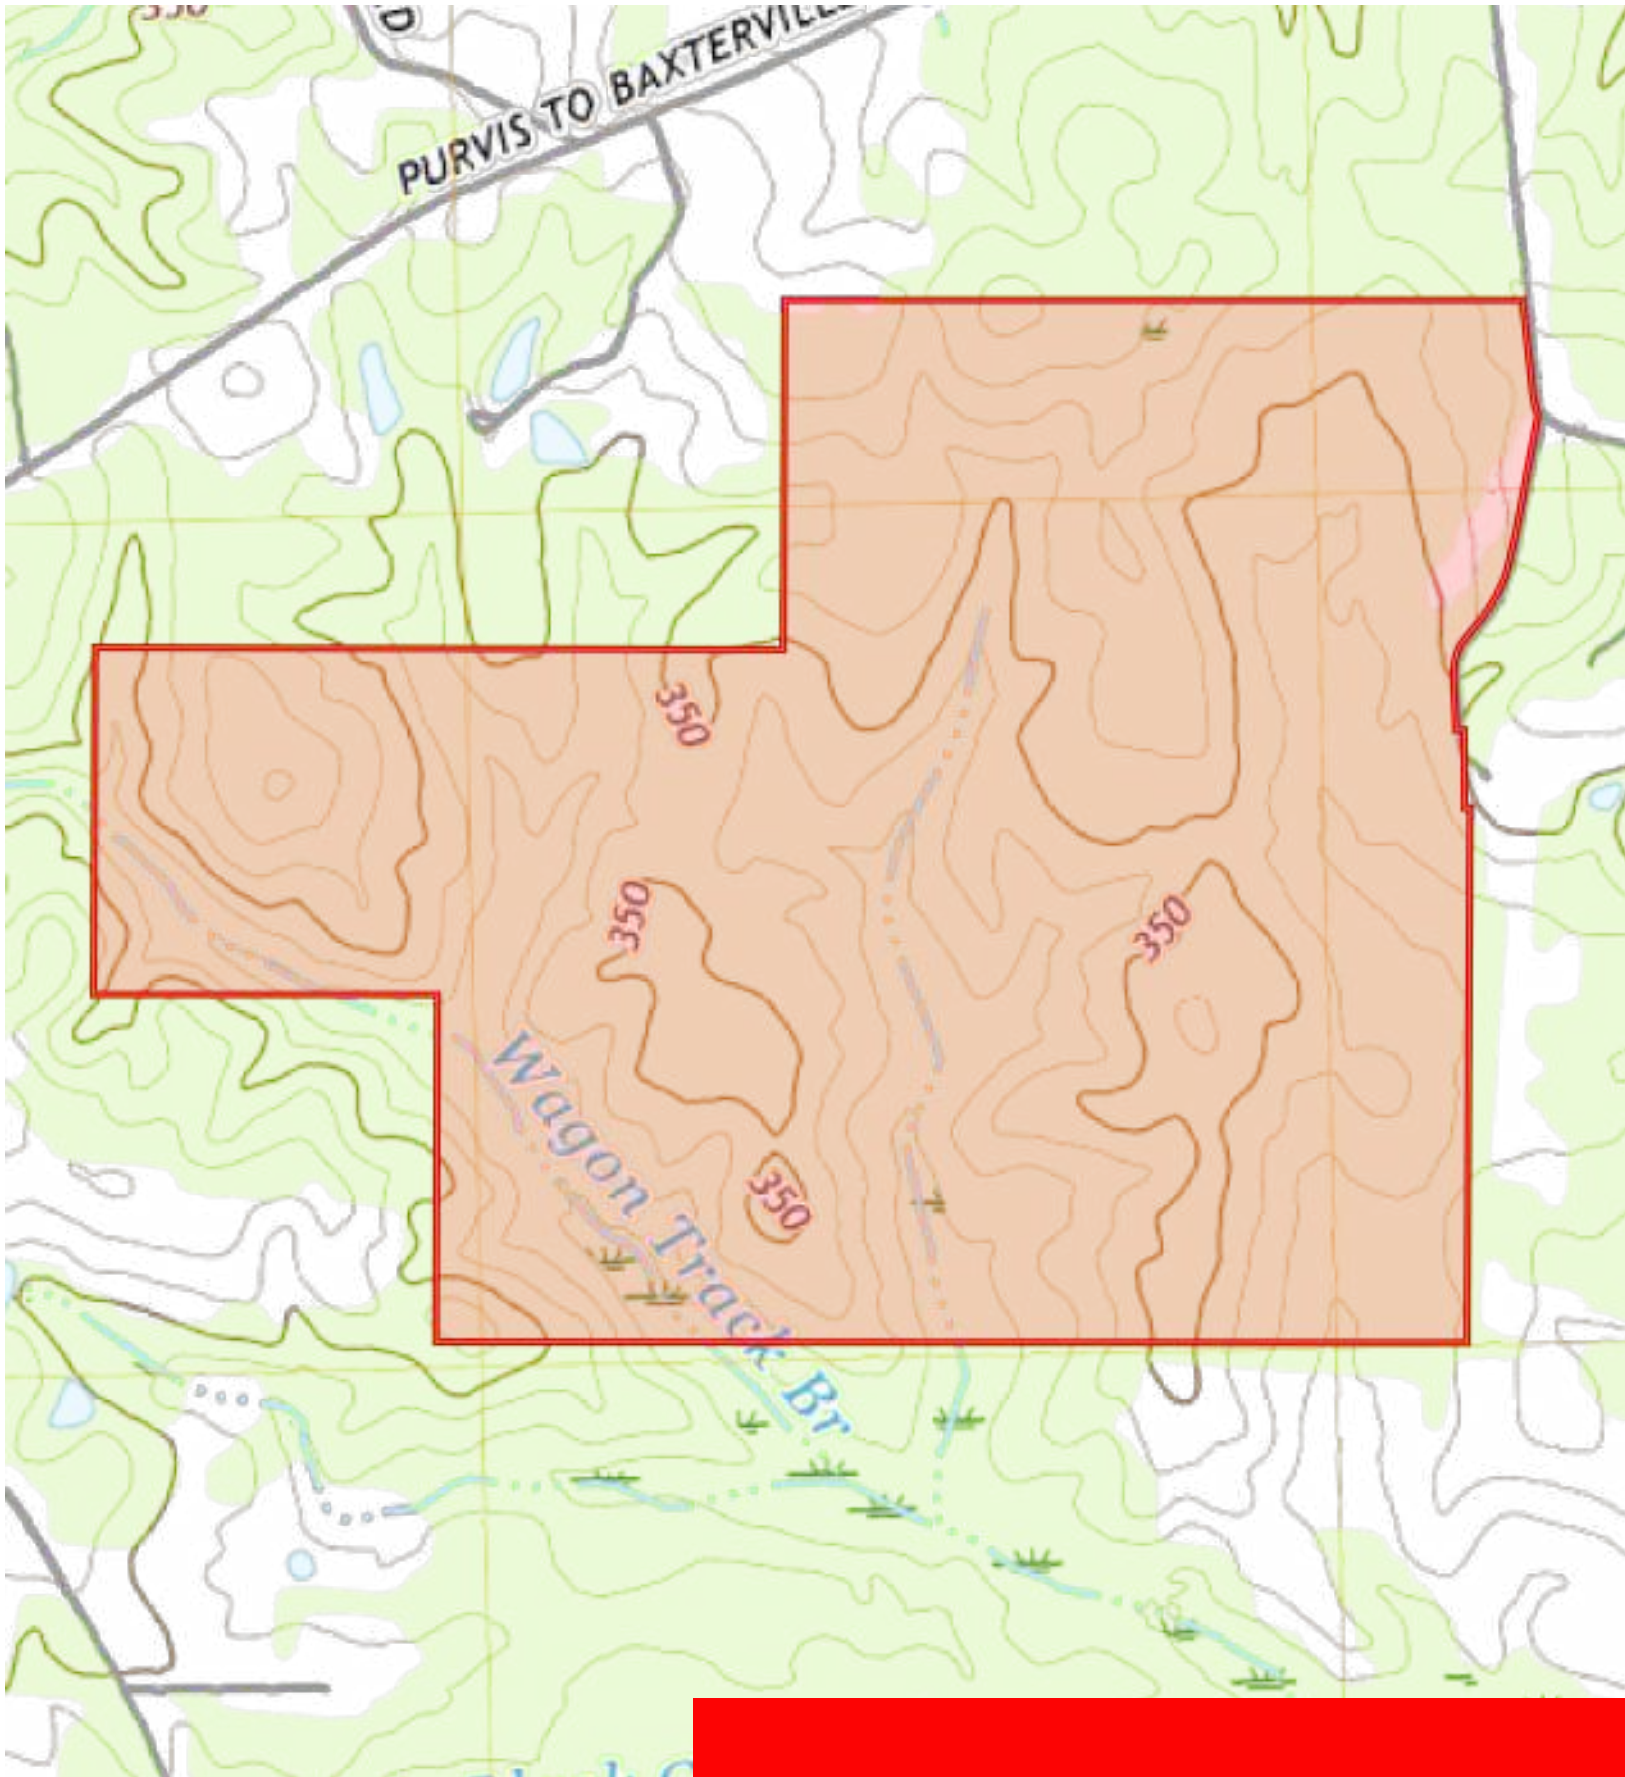

Saucier Road Tract
Mississippi, 369 AC +/-

Boundary -
369 Acres