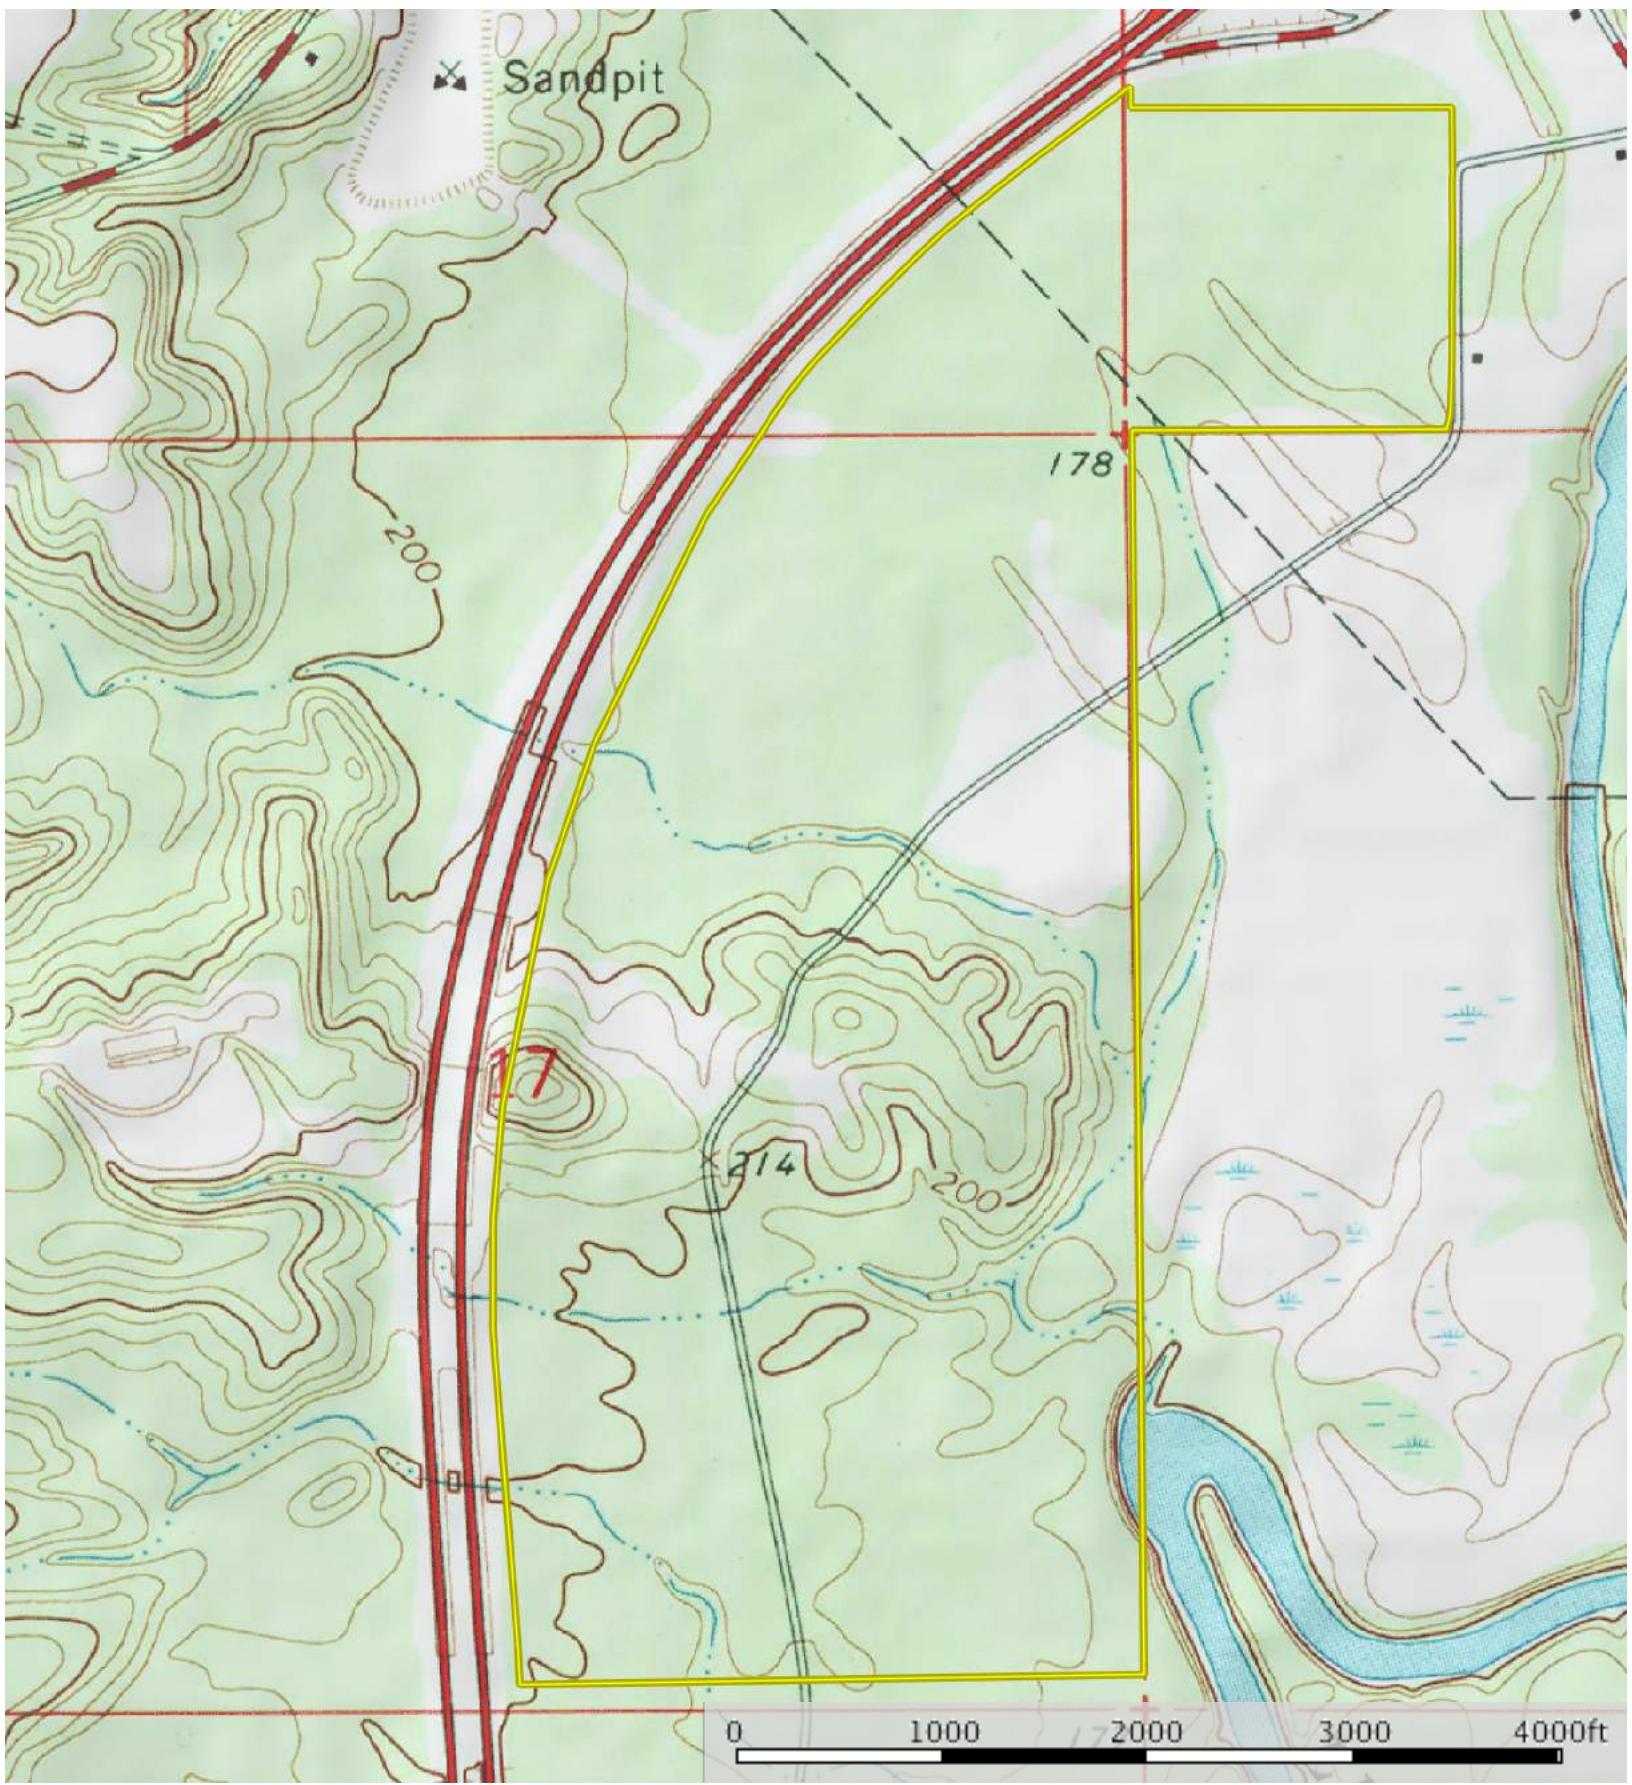

# Old River Road

Jones County, Mississippi, 362 AC +/-

 Boundary