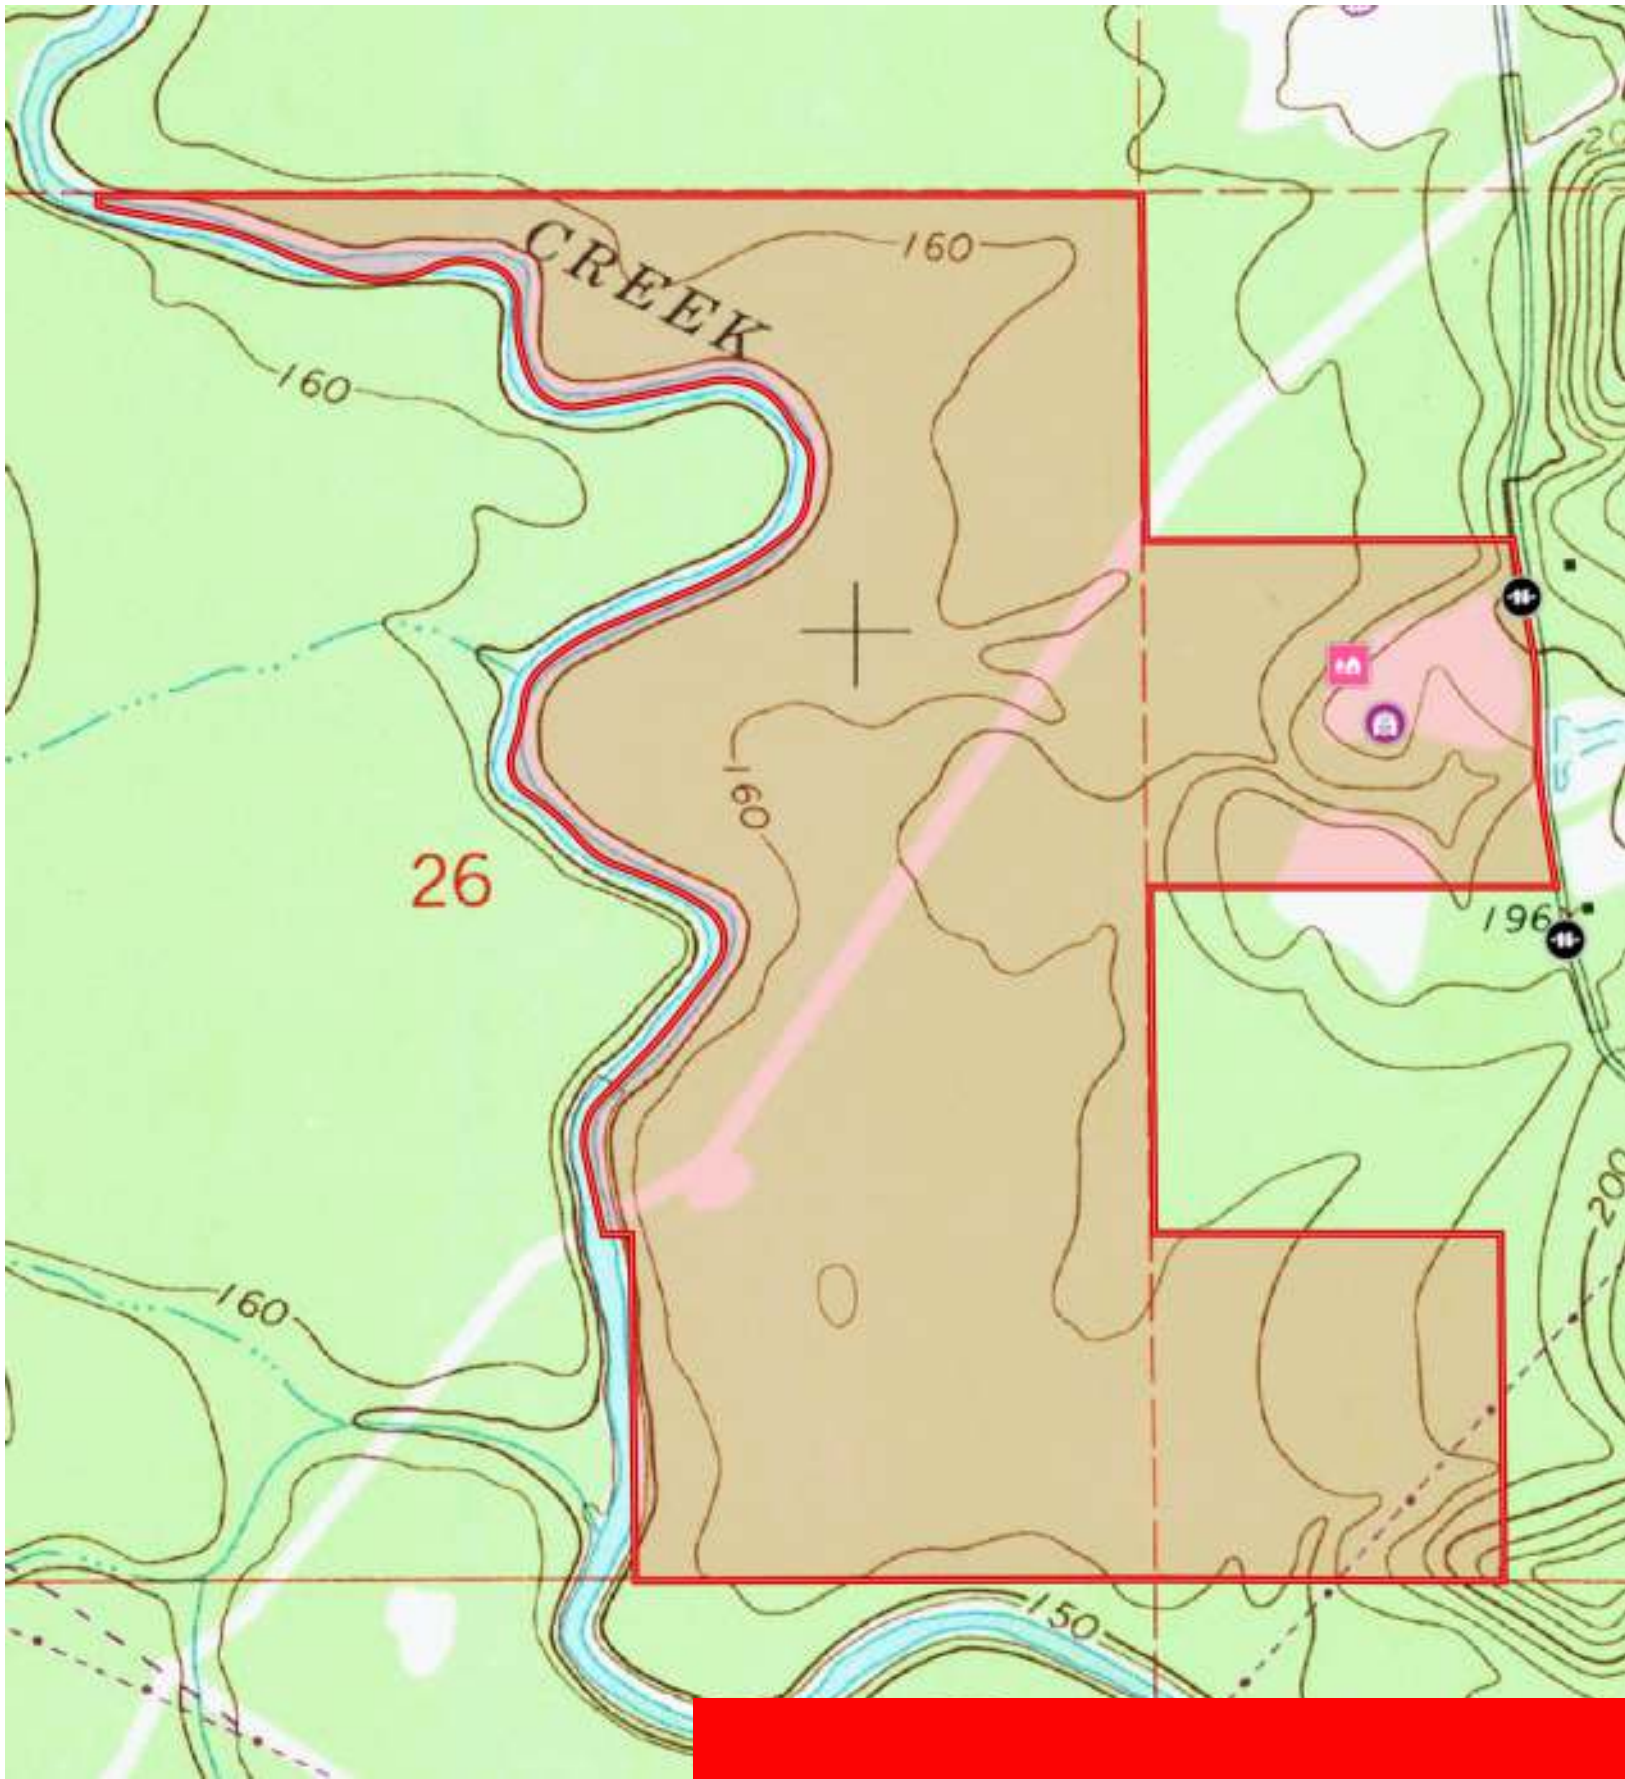

# N Pumping Station Road Tract

Jones County, Mississippi, 332 AC +/-

-  Cabin
-  Barn
-  Gate
-  332 Acres